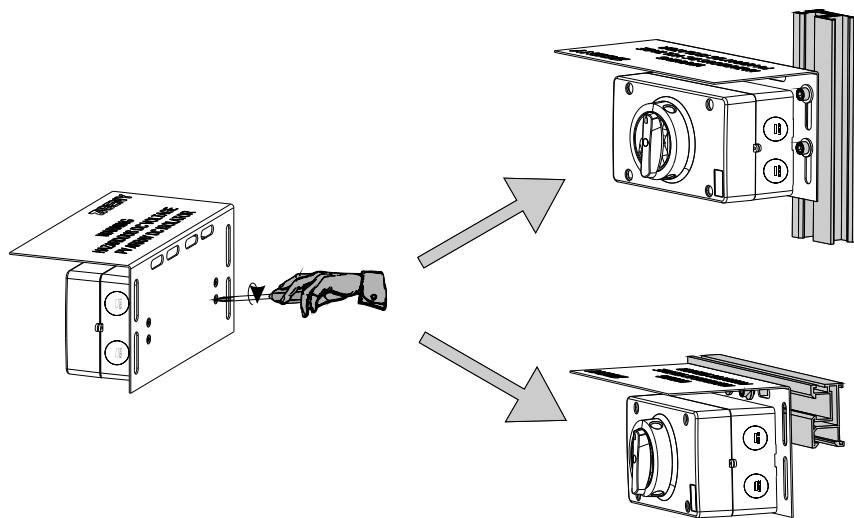

Aluminium Alloy Protection Cover

for DC Isolator Switch

Specification:

- Easier to install DC Isolator Switch in complex environments
- Prevent DC Isolator Switch from high temperature sun exposure
- Give DC Isolator Switch longer working life
- Protect DC Isolator Switch from impact

Installation:

Size: