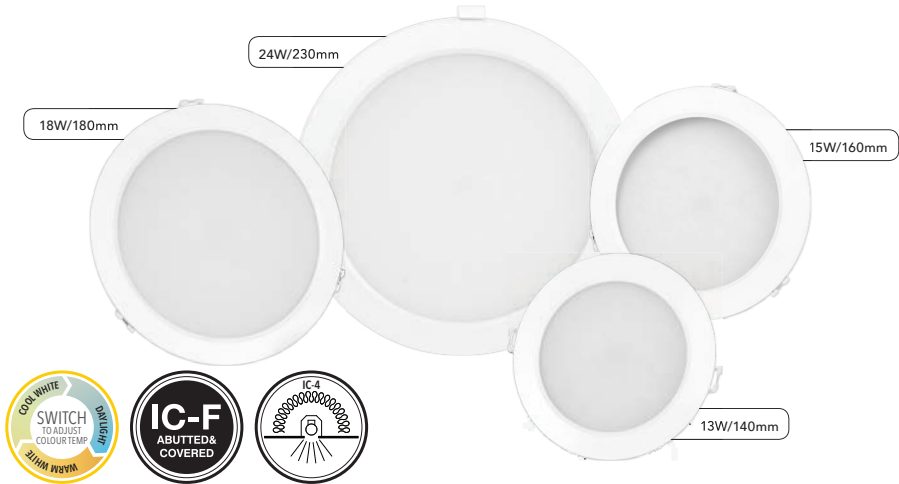

RAMSIS

LARGE COLOUR TEMPERATURE CHANGING LED DOWNLIGHTS

240V	13W rated 15W w/driver	15W rated 17W w/driver	18W rated 21W w/driver	24W rated 26W w/driver				100° BEAM ANGLE	CRI (Ra) >82	POWER FACTOR 0.99	
	19761	19762	19763	19764							

Brilliant offers a range of LED recessed lights as replacements for common CFL fittings found in offices, hotels and other commercial environments.

FEATURES

- Change between Warm White (3000K), Cool White (4200K) & Daylight (6500K) via a switch on the back of the downlight.
- Rated for IC Abutted and Covered usage to allow for covering with thermal insulation.
- Wide 100 degree beam angle.
- SAA approved with external dimmable LED driver.
- Long lasting up to 30,000 hours¹.
- 1m flex & plug fitted.
- IP44 (front only).
- Four common cut-out sizes to suit most Retrofit applications.
- 3 Year Warranty.

MAIN APPLICATIONS

All interior domestic and commercial rooms.

MODEL NO.	WATTAGE (W)	LUMENS @ 3000K (LM)	LUMENS @ 4200K (LM)	LUMENS @ 6500K (LM)	CUT-OUT (MM)	FITTING COLOUR
19761/05	13	820	920	820	120	White
19762/05	15	1150	1300	1150	140	White
19763/05	18	1300	1500	1300	160	White
19764/05	24	1800	2000	1800	200	White