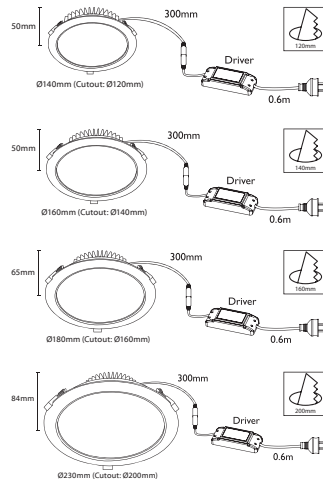

MAIN APPLICATIONS

All interior domestic and commercial rooms.

MODEL NO.	WATTAGE (W)	LUMENS @ 3000K (LM)	LUMENS @ 4200K (LM)	LUMENS @ 6500K (LM)	CUT-OUT (MM)	FITTING COLOUR
19761/05	13	820	920	820	120	White
19762/05	15	1150	1300	1150	140	White
19763/05	18	1300	1500	1300	160	White
19764/05	24	1800	2000	1800	200	White