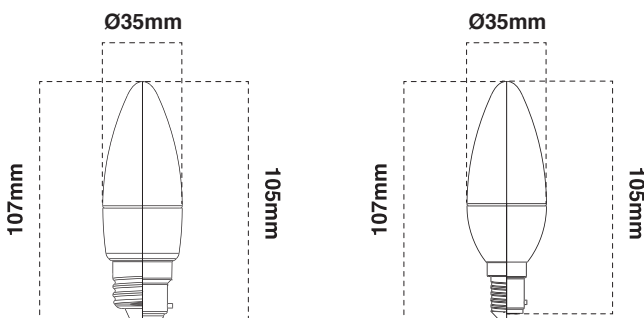

Product specification

General information

Voltage	230V~ 50Hz		
Colour rendering index	>80		
Average rated life	15,000 hours		
Switching cycles	50,000		
Lamp shape	C35		
Warranty	3 years		

AT9421

Power consumption	6W		
Light colour options	Warm white	Cool white	Daylight
Colour temperature	3000K	4000K	6500K
Lumen output	490lm	500lm	500lm
Beam angle	300°		
Dimmable	Yes		
Finish	Frosted		

AT9471

Power consumption	4.8W		
Light colour options	Warm white		
Colour temperature	2700K		
Lumen output	490lm		
Beam angle	360°		
Dimmable	Yes		
Finish	Clear		

Product range

Code	Wattage	Base type	Colour temperature
AT9421/BC/CW	6W	BC/B22	Cool white
AT9421/BC/DL	6W	BC/B22	Daylight
AT9421/BC/WW	6W	BC/B22	Warm white
AT9421/ES/CW	6W	ES/E27	Cool white
AT9421/ES/DL	6W	ES/E27	Daylight
AT9421/ES/WW	6W	ES/E27	Warm white
AT9421/SBC/CW	6W	SBC/B15	Cool white
AT9421/SBC/DL	6W	SBC/B15	Daylight
AT9421/SBC/WW	6W	SBC/B15	Warm white
AT9421/SES/CW	6W	SES/E14	Cool white
AT9421/SES/DL	6W	SES/E14	Daylight
AT9421/SES/WW	6W	SES/E14	Warm white
AT9471/BC/WW/C	4.8W	BC/B22	Warm white
AT9471/ES/WW/C	4.8W	ES/E27	Warm white
AT9471/SBC/WW/C	4.8W	SBC/B15	Warm white
AT9471/SES/WW/C	4.8W	SES/E14	Warm white

Dimensions

Code	Width	Length
AT9421/BC	Ø35mm	105mm
AT9421/ES	Ø35mm	107mm
AT9421/SBC	Ø35mm	105mm
AT9421/SES	Ø35mm	107mm
AT9471/BC	Ø35mm	93mm
AT9471/ES	Ø35mm	95mm
AT9471/SBC	Ø35mm	95mm
AT9471/SES	Ø35mm	97mm

Frosted