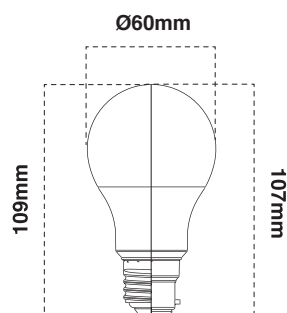

AT9424

Power consumption	9.8W		
Light colour options	Warm white	Cool white	Daylight
Colour temperature	3000K	4000K	6500K
Beam angle	240°		
Dimmable	Yes		
Finish	Frosted		

AT9474

Power consumption	8.3W		
Light colour options	Warm white		
Colour temperature	2700K		
Beam angle	360°		
Dimmable	Yes		
Finish	Clear		

AT9476

Power consumption	5.1W		
Light colour options	Warm white		
Colour temperature	2700K		
Beam angle	360°		
Dimmable	Yes		
Finish	Clear		

Product range

Code	Wattage	Lumens	Colour temperature
AT9423/BC/CW	9.4W	840lm	Cool white
AT9423/BC/WW	9.4W	806lm	Warm white
AT9423/BC/DL	9.4W	840lm	Daylight
AT9423/ES/CW	9.4W	840lm	Cool white
AT9423/ES/WW	9.4W	806lm	Warm white
AT9423/ES/DL	9.4W	840lm	Daylight
AT9424/BC/CW	9.8W	840lm	Cool white
AT9424/BC/WW	9.8W	806lm	Warm white
AT9424/BC/DL	9.8W	840lm	Daylight
AT9424/ES/CW	9.8W	840lm	Cool white
AT9424/ES/WW	9.8W	806lm	Warm white
AT9424/ES/DL	9.8W	840lm	Daylight
AT9474/BC/WW/C	8.3W	806lm	Warm white
AT9474/ES/WW/C	8.3W	806lm	Warm white
AT9476/BC/WW/C	5.1W	470lm	Warm white
AT9476/ES/WW/C	5.1W	470lm	Warm white

Dimensions

Code	Width	Length
AT9423/BC	Ø60mm	107mm
AT9423/ES	Ø60mm	109mm
AT9424/BC	Ø60mm	107mm
AT9424/ES	Ø60mm	109mm
AT9474/BC	Ø60mm	102mm
AT9474/ES	Ø60mm	104mm
AT9476/BC	Ø60mm	102mm
AT9476/ES	Ø60mm	104mm

Frosted