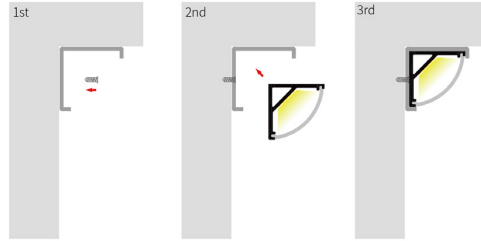

Corner Aluminium Surface Mounted LED Profile

PRODUCT SPECIFICATIONS

- Material:** Aluminium
- Colour:** Silver
- LED Strip Type:** Up to 20mm (w) x 4mm (h)
- Diffuser Type:** Standard PC
- Available Lengths:** Up to 3000mm
- Installation Method:** Surface Mounted
- IP Rating:** IP20
- Warranty:** 2 Years Replacement**

DIMENSIONS

IP RATING

MOUNTING CLIPS

INSTALLATION METHOD

Product Ordering

IMAGE	PART NUMBER	INCLUDED
	HV9691-3030	Custom cut length: Supplied with 2x mounting clips per metre + 2x end caps per length.
	HV9691-3030-3M	3 metre length: Supplied with 6x mounting clips + 6x end caps.

* Custom cut lengths will include end caps. eg 2000mm will be cut at 1995mm to allow for installation of end caps.

** See Warranty Terms and Conditions for more information

For more information contact Havit Lighting