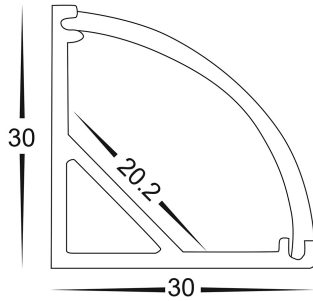

Corner Aluminium Surface Mounted LED Profile

PRODUCT SPECIFICATIONS

- Material:** Aluminium
- Colour:** Silver
- LED Strip Type:** Up to 20mm (w) x 4mm (h)
- Diffuser Type:** Standard PC
- Available Lengths:** Up to 3000mm
- Installation Method:** Surface Mounted
- IP Rating:** IP20
- Warranty:** 2 Years Replacement**

DIMENSIONS

IP RATING

MOUNTING CLIPS

INSTALLATION METHOD

Product Ordering

IMAGE	PART NUMBER	INCLUDED
	HV9691-3030	Custom cut length: Supplied with 2x mounting clips per metre + 2x end caps per length.
	HV9691-3030-3M	3 metre length: Supplied with 6x mounting clips + 6x end caps.