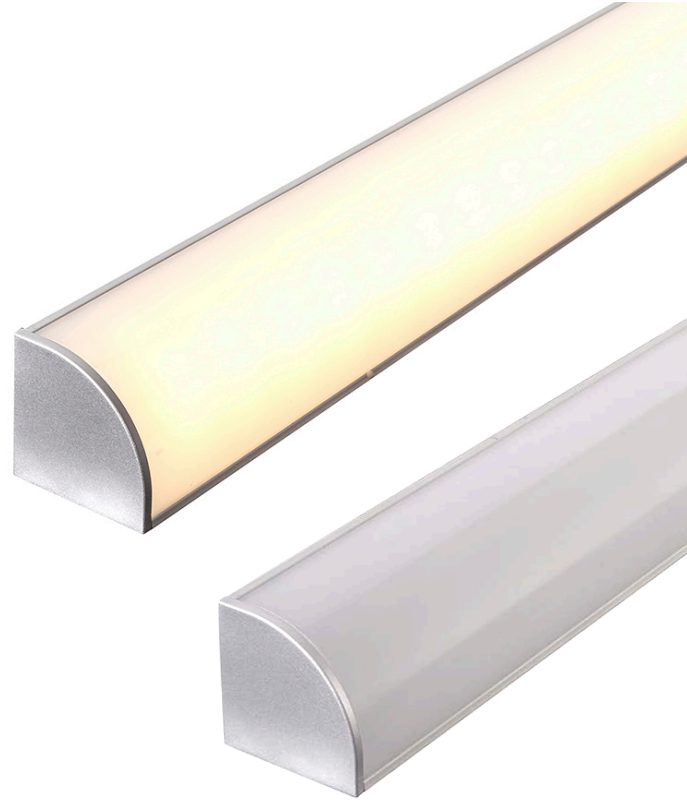

Corner Aluminium Surface Mounted LED Profile

PRODUCT SPECIFICATIONS

- Material:** Aluminium
- Colour:** Silver
- LED Strip Type:** Up to 20mm (w) x 4mm (h)
- Diffuser Type:** Standard PC
- Available Lengths:** Up to 3000mm
- Installation Method:** Surface Mounted
- IP Rating:** IP20
- Warranty:** 2 Years Replacement**

DIMENSIONS

IP RATING

MOUNTING CLIPS

INSTALLATION METHOD

Product Ordering

IMAGE	PART NUMBER	INCLUDED
	HV9691-3030	Custom cut length: Supplied with 2x mounting clips per metre + 2x end caps per length.
	HV9691-3030-3M	3 metre length: Supplied with 6x mounting clips + 6x end caps.