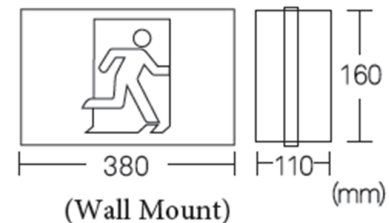

Line Drawings