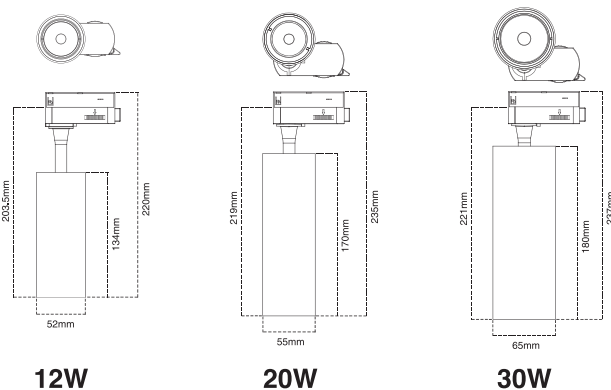

Product datasheet

Description

LED Track mounted adjustable spotlight.

Finishes

Product specification

Voltage	230V~ 50Hz		
Power consumption	12W	20W	30W
Light colour options	Warm white and Cool white		
Colour temperature	3000K and 4000K		
Lumen output	582lm 725lm	1140lm 1295lm	1930lm 1980lm
Finish	White and Black		
Colour rendering index	>90		
Beam angle	55°		
Dimmable	No		
Warranty	3 Years		
Working temperature	-20°C – 40°C		
IP Rating	IP20		
Electrical classification	Class I		

Product range

Track Lights

Code	Finish	Colour temperature
AT1108/12/BLK/CW	Black	Cool white
AT1108/12/BLK/WW	Black	Warm white
AT1108/12/WH/CW	White	Cool white
AT1108/12/WH/WW	White	Warm white
AT1108/20/BLK/CW	Black	Cool white
AT1108/20/BLK/WW	Black	Warm white
AT1108/20/WH/CW	White	Cool white
AT1108/20/WH/WW	White	Warm white
AT1108/30/BLK/CW	Black	Cool white
AT1108/30/BLK/WW	Black	Warm white
AT1108/30/WH/CW	White	Cool white
AT1108/30/WH/WW	White	Warm white