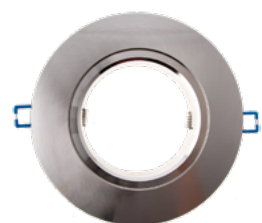

## EXTENSION PLATES

**AT9018/BLK**  
SKU 10117  
140mm Extension Plate - Black.  
Suitable for AT9012

**AT9018/SC**  
SKU 10146  
140mm Extension Plate - Satin chrome.  
Suitable for AT9012

**AT9018/SIL**  
SKU 10119  
140mm Extension Plate - Silver.  
Suitable for AT9012

**AT9018/WH**  
SKU 10121  
140mm Extension Plate - White.  
Suitable for AT9012

**AT9019/BLK**  
SKU 10128  
170mm Extension Plate - Black.  
Suitable for AT9012

**AT9019/SC**  
SKU 10150  
170mm Extension Plate - Satin chrome.  
Suitable for AT9012

**AT9019/SIL**  
SKU 10126  
170mm Extension Plate - Silver.  
Suitable for AT9012

**AT9019/WH**  
SKU 10130  
170mm Extension Plate - White.  
Suitable for AT9012

## TRIMS

**AT9038/BC/F/RING**  
SKU 13345  
Brushed Chrome Trim Flush.  
Suitable for AT9038

**AT9039/BC/F/RING**  
SKU 11096  
Brushed Chrome Trim Flush.  
Suitable for AT9039

**AT9039/BC/RING**  
SKU 12405  
Brushed Chrome Trim.  
Suitable for AT9039