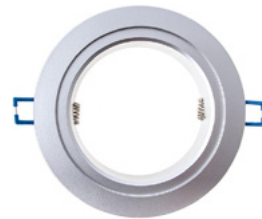

## EXTENSION PLATES

**AT9018/BLK**  
SKU 10117  
140mm Extension Plate - Black.  
Suitable for AT9012

**AT9018/SC**  
SKU 10146  
140mm Extension Plate - Satin chrome.  
Suitable for AT9012

**AT9018/SIL**  
SKU 10119  
140mm Extension Plate - Silver.  
Suitable for AT9012

**AT9018/WH**  
SKU 10121  
140mm Extension Plate - White.  
Suitable for AT9012

**AT9019/BLK**  
SKU 10128  
170mm Extension Plate - Black.  
Suitable for AT9012

**AT9019/SC**  
SKU 10150  
170mm Extension Plate - Satin chrome.  
Suitable for AT9012

**AT9019/SIL**  
SKU 10126  
170mm Extension Plate - Silver.  
Suitable for AT9012

**AT9019/WH**  
SKU 10130  
170mm Extension Plate - White.  
Suitable for AT9012

## TRIMS

**AT9038/BC/F/RING**  
SKU 13345  
Brushed Chrome Trim Flush.  
Suitable for AT9038

**AT9039/BC/F/RING**  
SKU 11096  
Brushed Chrome Trim Flush.  
Suitable for AT9039

**AT9039/BC/RING**  
SKU 12405  
Brushed Chrome Trim.  
Suitable for AT9039