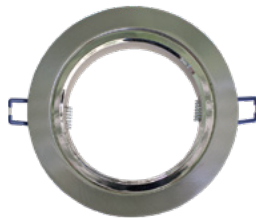

## EXTENSION PLATES

**AT9018/BLK**  
SKU 10117  
140mm Extension Plate - Black.  
Suitable for AT9012

**AT9018/SC**  
SKU 10146  
140mm Extension Plate - Satin chrome.  
Suitable for AT9012

**AT9018/SIL**  
SKU 10119  
140mm Extension Plate - Silver.  
Suitable for AT9012

**AT9018/WH**  
SKU 10121  
140mm Extension Plate - White.  
Suitable for AT9012

**AT9019/BLK**  
SKU 10128  
170mm Extension Plate - Black.  
Suitable for AT9012

**AT9019/SC**  
SKU 10150  
170mm Extension Plate - Satin chrome.  
Suitable for AT9012

**AT9019/SIL**  
SKU 10126  
170mm Extension Plate - Silver.  
Suitable for AT9012

**AT9019/WH**  
SKU 10130  
170mm Extension Plate - White.  
Suitable for AT9012

## TRIMS

**AT9038/BC/F/RING**  
SKU 13345  
Brushed Chrome Trim Flush.  
Suitable for AT9038

**AT9039/BC/F/RING**  
SKU 11096  
Brushed Chrome Trim Flush.  
Suitable for AT9039

**AT9039/BC/RING**  
SKU 12405  
Brushed Chrome Trim.  
Suitable for AT9039