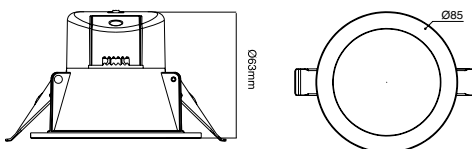

AT9023/TRI

7W LED Downlight supplied with Dimmable Driver- Tri Colour

Product specification

Voltage	230~50Hz
Power consumption	7W
Dimmable	Yes
Light colour options	Tri Colour
Colour temperature	3000 - 5000K
Beam angle	90°
IP Rating	IP54 (Front face only)
IC Rating	IC - 4

Product range

Code	Description
AT9023/WH/TRI SKU: 10991	7W LED Downlight with Dimmable Driver - 90° beam - White - TRI - 910 - 1035lm
AT9023/BLK/TRI SKU: 14903	7W LED Downlight with Dimmable Driver - 90° beam - Black - TRI - 910 - 1035lm
AT9023/SIL/TRI SKU: 12538	7W LED Downlight with Dimmable Driver - 90° beam - Silver - TRI - 910 - 1035lm
AT9023/SC/TRI SKU: 12546	7W LED Downlight with Dimmable Driver - 90° beam - Satin Chrome - TRI - 910 - 1035lm

AT9038/FLUSH/TRI

7W LED Downlight with Dimmable Integral Driver- Tri Colour

Product specification

Voltage	230~50Hz
Power consumption	7W
Dimmable	Yes
Light colour options	Tri Colour
Colour temperature	3000 - 5700K
Beam angle	90°
IP Rating	IP54 (Front face only)
IC Rating	IC - 4

Product range

Code	Description
AT9038/WH/F/TRI SKU: 13262	12W LED Square Downlight with Dimmable Driver - 90° beam - White - TRI - 560 - 650lm