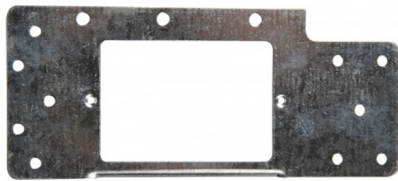

Tesla Electrical Components
4-8 Ferndell Street,
South Granville NSW 2142 PO
Box 3107,
Wetherill Park Nsw 2164
Australia.
☎ 02 9632 5000

FB - Flat Bracket

IN STOCK

SKU#: FB

Details

Flat Bracket

Box Quantity: 25