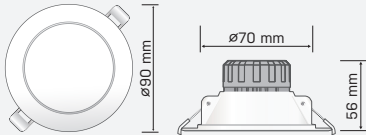

VIVA Multi 90

VIVA90-MULTI
SAP CODE: 2000690

90mm, 7W, switchable
colour temperature,
flush diffuser, LED fixed
downlight

A white trimmed LED downlight with flush opal diffuser that has a range of clip on trims - gold, brushed nickel and black. It can be dimmed and switched to three colour temperatures.

Accessories

ADAPTOR RING; CLIP-ON TRIM ROUND

Photometric
Diagram

Unit: cd
- C0/180 80.0deg
- C90/270 80.0deg

KEY INFORMATION

Lumen Output	550 / 620 / 600lm
Input Power	7W
Hole Cutout Size	Ø70mm
Install	RECESSED
Dimming Options	*Phase-Cut Dimming
Trim Colour	WHITE
Warranty	4yr
IP Rating	IP44
IK Rating	N/A
IC Rating	IC-4
Rebate Scheme Approvals	VEET; REES; IPART LCP 6.62

PHOTOMETRIC

Efficacy	79 / 89 / 86lm/W
LED	SMD
CCT	3000 / 4200 / 5700K
CRI	>80
Beam Angle	90

ELECTRICAL

Driver	Integral
Supply Input	220-240V, 50/60Hz
Driver Output Voltage	56VDC
Power Factor	>0.9
LED Input Current (nominal)	120mA
Useful life @Ta25° (L70)	50,000hr

CONSTRUCTION

Housing	Aluminium + Polycarbonate
Optics	Polycarbonate Diffuser
Adjustable Angle	N/A
Fixings/Hardware	Rubberised Clip
Connection Type	1.1m Flex & Plug
Total Weight	0.18kg
Dimensions	Ø90 x 56mm
Operating Ambient Temp.	-25 to 50°C
Electrical Classification	Class 2