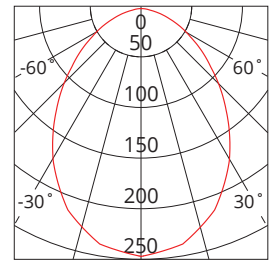

VIVA Multi 90

VIVA90-MULTI
SAP CODE: 2000690

90mm, 7W, switchable
colour temperature,
flush diffuser, LED fixed
downlight

A white trimmed LED downlight with flush opal diffuser that has a range of clip on trims - gold, brushed nickel and black. It can be dimmed and switched to three colour temperatures.

Accessories

ADAPTOR RING; CLIP-ON TRIM ROUND

Photometric
Diagram

Unit: cd
- C0/180 80.0deg
- C90/270 80.0deg

KEY INFORMATION

Lumen Output	550 / 620 / 600lm
Input Power	7W
Hole Cutout Size	Ø70mm
Install	RECESSED
Dimming Options	*Phase-Cut Dimming
Trim Colour	WHITE
Warranty	4yr
IP Rating	IP44
IK Rating	N/A
IC Rating	IC-4
Rebate Scheme Approvals	VEET; REES; IPART LCP 6.62

PHOTOMETRIC

Efficacy	79 / 89 / 86lm/W
LED	SMD
CCT	3000 / 4200 / 5700K
CRI	>80
Beam Angle	90

ELECTRICAL

Driver	Integral
Supply Input	220-240V, 50/60Hz
Driver Output Voltage	56VDC
Power Factor	>0.9
LED Input Current (nominal)	120mA
Useful life @Ta25° (L70)	50,000hr