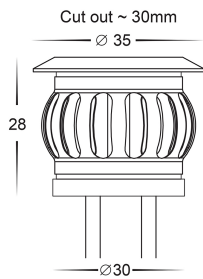

PRODUCT SPECIFICATIONS

Name: Uton
Material: Polycarb
Colour: White
IP Rating: IP65
Lamp Base: Built in LED
CRI: ≥80
Cable Length: 2x 1500mm with DIY plug
Wiring: Parallel
Dimmable: No
Warranty: 2 Years Replacement**

DIMENSIONS

INSTALLATION DIAGRAM

OPTIONAL ACCESSORIES

HV2826-2M-EXT

2M EXTENSION CABLE

HV2826-4M-EXT

4M EXTENSION CABLE

LED DRIVER