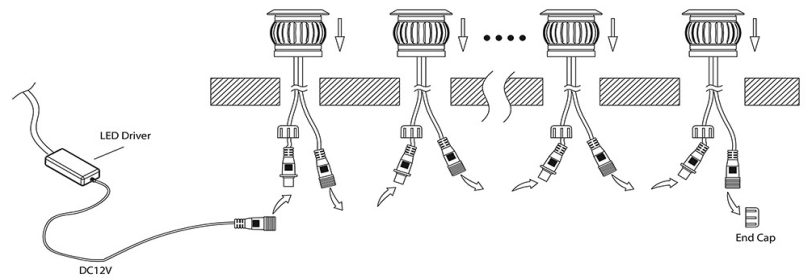

PRODUCT SPECIFICATIONS

Name: Uton
Material: Polycarb
Colour: White
IP Rating: IP65
Lamp Base: Built in LED
CRI: ≥80
Cable Length: 2x 1500mm with DIY plug
Wiring: Parallel
Dimmable: No
Warranty: 2 Years Replacement**

DIMENSIONS

INSTALLATION DIAGRAM

OPTIONAL ACCESSORIES

HV2826-2M-EXT

2M EXTENSION CABLE

HV2826-4M-EXT

4M EXTENSION CABLE

LED DRIVER