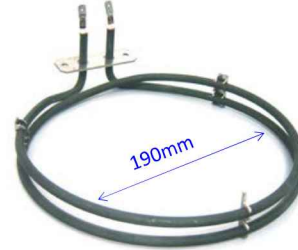

FAN FORCED OVEN ELEMENTS

TF2947

2500W Fan Forced Oven Element
Suits Fisher & Paykel

ALTERNATIVES
20.29477.020
447752

TF3505

2200W Fan Forced Oven Element

ALTERNATIVES
Stokes ERM170
20.35050.030
122.4.574

TF6791