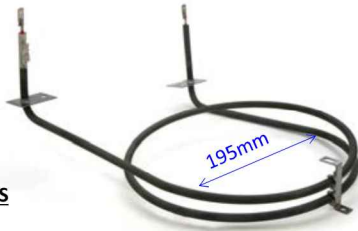

2400W Fan Forced Oven Element

ALTERNATIVES
Stokes 1976
Grimwood 56331, 1976

TF74301

Fan Forced Oven Element 2000W
(20.35135.000)

ALTERNATIVES
Stokes 10347
Grimwood GB1200

TF9000

2200W Fan Forced Oven Element

ALTERNATIVES
Stokes 2567
Grimwood VF0900

TF9401

1800W Fan Forced Oven Element
(CMEL-0897)

ALTERNATIVES
Stokes 2550
Grimwood FN94B001

20.40411.010

2000W Fan Forced Oven Element

20.40867.010

2800W Fan Forced Oven Element 240V