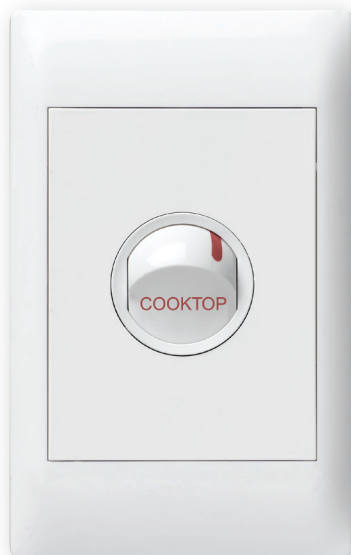

Data Sheet

Excel Life™

Common Plate - 1 Gang Double Pole Switch, Engraved "Cook Top" 40A

CAT NO. **EC770/40DPCTPWE**

Cat No	EC770/40DPCTPWE
Description	Common plate 1 gang switch 40A Double Pole engraved "Cooktop"
Supply voltage	230 - 240V a.c.
Current rating	40A
Colour	White
Plate size	74mmW x 118mmH x 10mmD
Mounting centre	84mm
Compliance	AS/NZS 3133
Glass and tile cutout dimensions	56 x 96mm

Excel Life™ Common Plate - 1 Gang Double Pole Switch, Engraved "Cook Top" 40A

CAT NO. **EC770/40DPCTPWE**

Single product			
Cat No	Dimensions	Weight	Barcode
EC770/40DPCTPWE	115 W x 165 H x 35 D mm	111gm	9321001437550

- 40A switching capacity
- More fixing options - 4 corners
- Oval 84mm fixing points - make it easier to straighten-up products at the last minute
- Suitable for combined gas/electric cooking appliances
- Engraved COOKTOP