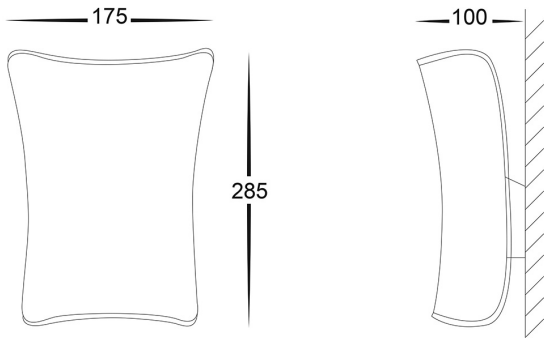

PRODUCT SPECIFICATIONS

Name: Aurora
Material: Plaster + Aluminium
Colour: White
IP Rating: IP20
Lamp Base: E14
CRI: ≥80
Wiring: Parallel
Dimmable: No
Warranty: 2 Years Replacement**

DIMENSIONS

COLOUR TEMPERATURE

IP RATING

APPROVALS

Product Ordering

IMAGE	PART NUMBER	COLOURTEMP	LUMENS	INPUT	BEAM ANGLE	INCLUDED LED
	HV8030C	5500k	240lm	240v AC	120°	3w E14 LED
	HV8030W	3000k	220lm			

* Lumen output measured at source