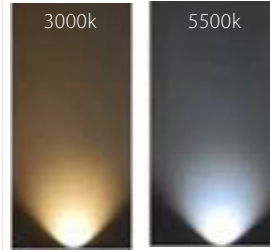

PRODUCT SPECIFICATIONS

Name: Aurora
Material: Plaster + Aluminium
Colour: White
IP Rating: IP20
Lamp Base: E14
CRI: ≥80
Wiring: Parallel
Dimmable: No
Warranty: 2 Years Replacement**

DIMENSIONS

COLOUR TEMPERATURE

IP RATING

APPROVALS

Product Ordering

IMAGE	PART NUMBER	COLOURTEMP	LUMENS	INPUT	BEAM ANGLE	INCLUDED LED
	HV8030C	5500k	240lm	240v AC	120°	3w E14 LED
	HV8030W	3000k	220lm			

* Lumen output measured at source