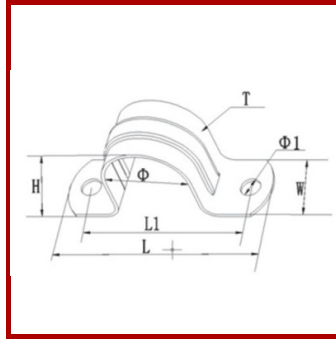

TECHNICAL SHEET STAINLESS STEEL METAL FULL SADDLES

Benefits :

Reinforced rib for extra strength.

Application(s) :

Used to secure and mount electrical cables and conduits to a variety of work surfaces.

Technical details :

Material: stainless steel 304.

Reference	AU-reference	Ø (mm)	Ø1 (mm)	H (mm)	L (mm)	L1 (mm)	W (mm)	Thickness (mm)	Quantity per box	Selling unit
BIZ 310 400	BIZMFS12SS	12	5	13.3	40	29.8	13.2	0.75	100	Each
BIZ 310 401	BIZMFS16SS	16	5	17	45.5	33.5	13.2	0.75	100	Each
BIZ 310 402	BIZMFS20SS	20	5	22.3	52.3	40.2	16.2	1	100	Each
BIZ 310 403	BIZMFS25SS	25	5.5	28.8	60.2	46.5	19.2	1	100	Each
BIZ 310 404	BIZMFS32SS	32	5.5	35.6	80.5	63.5	25.8	1.2	50	Each
BIZ 310 405	BIZMFS40SS	40	5.5	42	90.5	74.5	25.8	1.2	50	Each
BIZ 310 406	BIZMFS50SS	50	5.5	52.8	111.3	95.5	25.8	1.2	20	Each