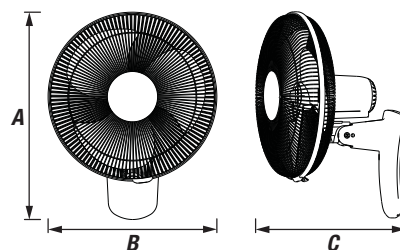

# Zephyr II

40CM WALL COOLING FAN

- Wall mounted
- Three speed function
- Oscillating and tilt adjustable head helps cool the whole room
- AC Plug and lead makes installing easy
- 0.5hr-7.5hr Timer (Remote model only)
- Wind/Breeze/Sleep Mode (Remote model only)

### DIMENSIONS

Model	A	B	C
ZEP40PC/R	530mm	450mm	350mm

### MOTOR

**Type:** Sleeve bearing  
**Wattage:** 65 watts