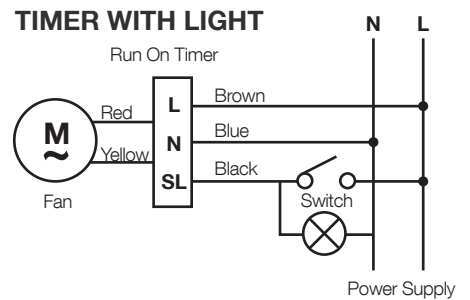

Operating Temp: -10°C to 60°C

INSTALLATION

Installation: Qualified Electrician Needed

The timer module is designed to fit within a wall mounted electrical flush box or alternatively is located within a fan assembly.

INCLUDES

1 x Run on Timer

SUITABLE FOR

- All Ventair exhaust fans
- New or existing exhaust fans

DIMENSIONS

A	B	C
58mm	42mm	25mm

WIRING

Model	Outer Carton	EAN13 Barcode
VTROTIMER	19339310006944	9 339310 006947 >