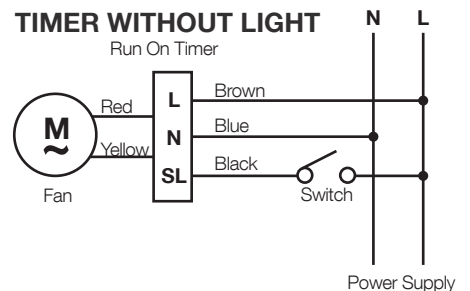

Operating Temp: -10°C to 60°C

INSTALLATION

Installation: Qualified Electrician Needed

The timer module is designed to fit within a wall mounted electrical flush box or alternatively is located within a fan assembly.

INCLUDES

1 x Run on Timer

SUITABLE FOR

- All Ventair exhaust fans
- New or existing exhaust fans

DIMENSIONS

A	B	C
58mm	42mm	25mm

WIRING

Model	Outer Carton	EAN13 Barcode
VTROTIMER	19339310006944	9 339310 006947 >