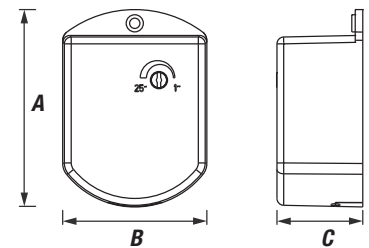

Operating Temp: -10°C to 60°C

INSTALLATION

Installation: Qualified Electrician Needed

The timer module is designed to fit within a wall mounted electrical flush box or alternatively is located within a fan assembly.

INCLUDES

1 x Run on Timer

SUITABLE FOR

- All Ventair exhaust fans
- New or existing exhaust fans

DIMENSIONS

A	B	C
58mm	42mm	25mm

WIRING

Model	Outer Carton	EAN13 Barcode
VTROTIMER	19339310006944	9 339310 006947 >