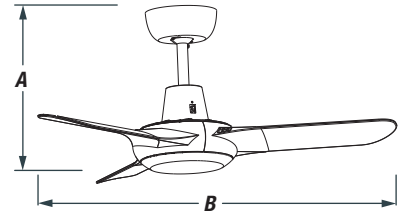

SPYDA

THE CEILING FAN REVOLUTION

900MM

900mm Fully Moulded 3 Blade Ceiling Fan

DIMENSIONS

A	B
330mm	900mm

BLADES

Count: Three
Materials: PC Composite
Sweep: 900mm
Pitch: 25° Avg

INSTALLATION

Suitable for: Indoor and covered outdoors
Power Input: 220-240V~50Hz
Quick Connect: Yes
Installation: Qualified Electrician Needed
Warranty: 6 Years

SHIPPING

Packaging Size: 440 x 485 x 255mm
Gross Weight: 5.19kg
Carton Qty: 1 piece
Pallet Qty: 40 pieces