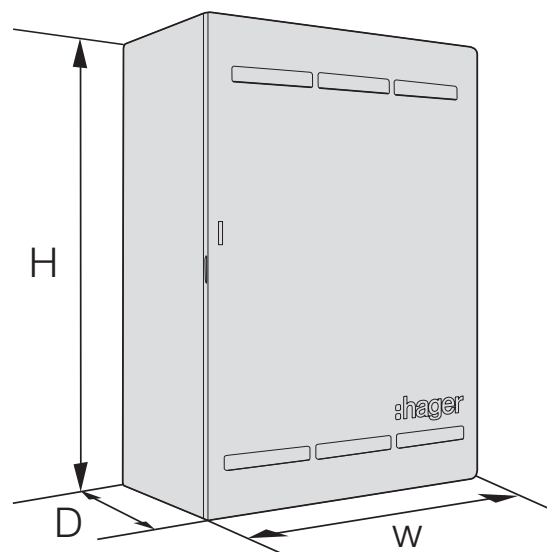

Queensland meterbox

Catalogue number:

VYMBQ
VYMBQ-P

Specifications:

Regulatory

- Complies with AS/NZS 3000 and AS/NZS 3012

Materials

- 1.2mm Z275 galvanised steel
- Powdercoated RAL7035
- Panel - white

Mechanical

- IP23
- 24 Pole DIN (VYMBQ)
- Available as a meters only enclosure (panel only) - VYMBQ-P

Electrical

- Clear service isolation link fitted
- Consumer neutral link
- 3 x RCD Neutral links
- Earth link

Component Bag VYMBQ only

- 20 x pole fillers
- 12 pole busbar (KDN180A)
- 3 x cable ties
- Door padlock kit
- 1 x 6mm cable lug
- 1 x Circuit ID label sheet
- 1 x Meter Neutral link cover

Spare parts

- VZMB001 Heat compression moulded BMC QLD panel - white (RAL 7035)
- VZMB004 Meter Box Spare Door - suits VYMBQ/V/NSW

All measurements are in mm	Enclosure			Panel			Depth behind panel
	H	W	D	H	W	D	
VYMBQ	688	488	278	480	460	6	75
VYMBQ-P	520	488	278	480	460	6	75

*Height of cable entry cover on top of enclosure = 9mm

Features:

Patented cord retainer	Internal and external powdercoating
Flush door catch	Door padlock kit
Captive escutcheon screws	Vinyl labels for circuit ID and mains location
Easy tighten top cable entry slider