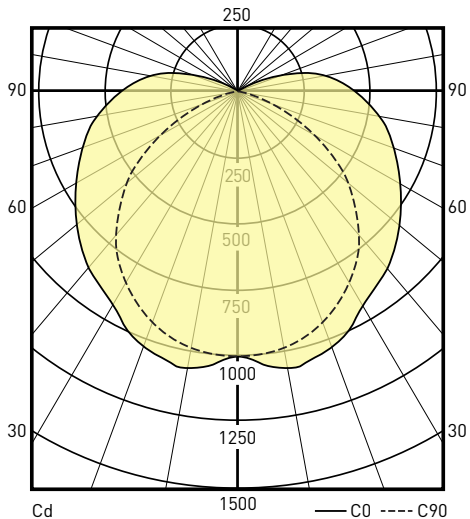

Data Sheet

WP2 LED Weatherproof Batten IP65 - Mains

CAT NO. 685040, 685043, 685070, 685073

685040, 685043

685070, 685073

Cat No	685040	685043	685070	685073
Description	WP2L6 LED BATTEN 4K MAINS	WP2L6 LED BATTEN 4K MW DIM	WP2L12 LED BATTEN 4K MAINS	WP2L12 LED BATTEN 4K MW DIM
Length (mm)	671		1273	
Weight (kg)	2.7		4.8	
Light source	LED			
Luminaire luminous flux (lm)	2,100		4,100	
Circuit power (W)	30	33	55	62
Circuit power (W) in Auto Occupancy mode	NA	5.1	NA	8.9
Luminaire efficacy (lm/W)	70	64	74	66
Sensor type	NA	Microwave	NA	Microwave
Power factor	>0.9			
Supply voltage	240V 50Hz			
Ballast type	Fixed output/ Non-Dimmable	Auto Occupancy	Fixed output/ Non-Dimmable	Auto Occupancy
Operating temperature	0°C to 40°C			
IP rating	IP65			
Retaining clips	316 Stainless Steel			
Body construction	Moulded glass reinforced polyester (GRP)			
Diffuser	Clear reeded polycarbonate			
Gasket	Silicone			
Geartray	High reflective white powder coated mild steel			
Compliance	AS/NZS 60598  			

Polar Curve

685070 - WP2L12 LED Batten 4K Mains
 ULOR: 10%
 DLOR: 90%

Single product		
Cat No	Dimensions	Barcode
685040	690 L x 350 W x 350 H mm	9321001442196
685043	690 L x 350 W x 350 H mm	9321001447351
685070	1295 L x 350 W x 240 H mm	9321001442202
685073	1295 L x 350 W x 240 H mm	9321001447429