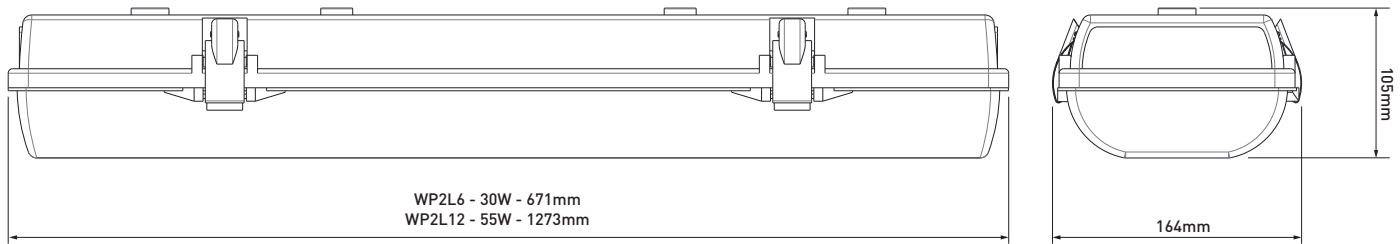

Data Sheet

WP2 LED Weatherproof Batten IP65 - Mains

CAT NO. 685040, 685043, 685070, 685073

685040, 685043

685070, 685073

Cat No	685040	685043	685070	685073
Description	WP2L6 LED BATTEN 4K MAINS	WP2L6 LED BATTEN 4K MW DIM	WP2L12 LED BATTEN 4K MAINS	WP2L12 LED BATTEN 4K MW DIM
Length (mm)	671		1273	
Weight (kg)	2.7		4.8	
Light source	LED			
Luminaire luminous flux (lm)	2,100		4,100	
Circuit power (W)	30	33	55	62
Circuit power (W) in Auto Occupancy mode	NA	5.1	NA	8.9
Luminaire efficacy (lm/W)	70	64	74	66
Sensor type	NA	Microwave	NA	Microwave
Power factor	>0.9			
Supply voltage	240V 50Hz			
Ballast type	Fixed output/ Non-Dimmable	Auto Occupancy	Fixed output/ Non-Dimmable	Auto Occupancy
Operating temperature	0°C to 40°C			
IP rating	IP65			
Retaining clips	316 Stainless Steel			
Body construction	Moulded glass reinforced polyester (GRP)			
Diffuser	Clear reeded polycarbonate			
Gasket	Silicone			
Geartray	High reflective white powder coated mild steel			
Compliance	AS/NZS 60598  			

WP2 LED Weatherproof Batten IP65 - Mains

CAT NO. **685040, 685043, 685070, 685073**

- A premium range of LED weatherproof battens
- Available in 2 foot or 4 foot lengths
- Two lumen packages: 2100lm or 4100lm, 4000K colour temperature
- Option of Auto Occupancy Mode for further energy saving
- Ideal replacement for T5 equivalents
- Dedicated LED engine for maximum spacings
- IP65 rated

Polar Curve

685070 - WP2L12 LED Batten 4K Mains
 ULOR: 10%
 DLOR: 90%

Single product		
Cat No	Dimensions	Barcode
685040	690 L x 350 W x 350 H mm	9321001442196
685043	690 L x 350 W x 350 H mm	9321001447351
685070	1295 L x 350 W x 240 H mm	9321001442202
685073	1295 L x 350 W x 240 H mm	9321001447429