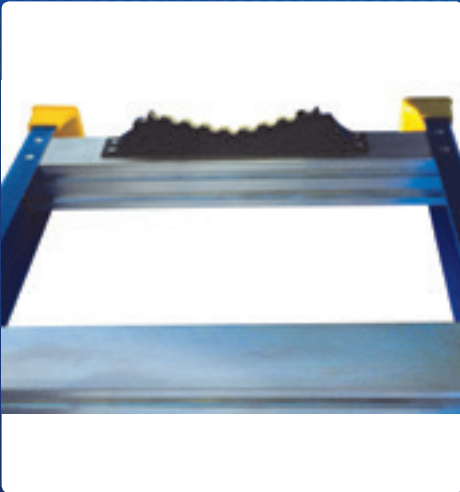

NEW

FIBREGLASS ELECTRO-SAFE™ & SUPER STRONG

DUAL PURPOSE 2 IN 1 LADDER WITH TREE/POLE SUPPORT

'Tree/pole support' increases safety and stability when climbing

- ▶ Durable vee rung fitted to rear section dramatically improves stability when used against poles (non slip surface)
- ▶ Larger and more stable boots increases stability and protects the ladder stiles
- ▶ Super strong Bailey tri-bracing — increases strength and rigidity
- ▶ Suitable for use on industrial work sites
- ▶ 150kg Industrial Rating
- ▶ Electro-Safe (non-conductive) fibreglass stiles
- ▶ Three (3) sizes – 6, 7, 8 – a size for every height
- ▶ Made to AS/NZS 1892.3

INDUSTRIAL
HEAVY DUTY

150KG

MODEL NAME	REACH HEIGHT*	LADDER SIZE	PRODUCT WEIGHT	PRODUCT NUMBER	EAN CODE
FG Dual Purpose 6	3.2m/4.2m	1.8/3.2m (6'/10')	10.5kg	FS13668	9312097060715
FG Dual Purpose 7	3.5m/4.8m	2.1m/3.8m (7'/12')	15.1kg	FS13669	9312097060722
FG Dual Purpose 8	3.8m/5.4m	2.4m/4.4m (8'/14')	16.8kg	FS13670	9312097060739