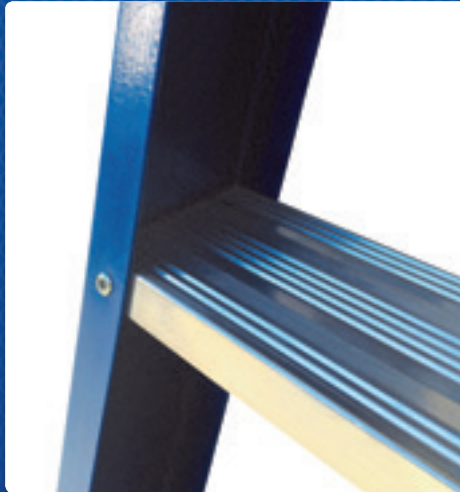

NEW

FIBREGLASS ELECTRO-SAFE™ & SUPER STRONG

DUAL PURPOSE 2 IN 1 LADDER WITH TREE/POLE SUPPORT

'Tree/pole support' increases safety and stability when climbing

- ▶ Durable vee rung fitted to rear section dramatically improves stability when used against poles (non slip surface)
- ▶ Larger and more stable boots increases stability and protects the ladder stiles
- ▶ Super strong Bailey tri-bracing — increases strength and rigidity
- ▶ Suitable for use on industrial work sites
- ▶ 150kg Industrial Rating
- ▶ Electro-Safe (non-conductive) fibreglass stiles
- ▶ Three (3) sizes – 6, 7, 8 – a size for every height
- ▶ Made to AS/NZS 1892.3

INDUSTRIAL
HEAVY DUTY

150KG

MODEL NAME	REACH HEIGHT*	LADDER SIZE	PRODUCT WEIGHT	PRODUCT NUMBER	EAN CODE
FG Dual Purpose 6	3.2m/4.2m	1.8/3.2m (6'/10')	10.5kg	FS13668	9312097060715
FG Dual Purpose 7	3.5m/4.8m	2.1m/3.8m (7'/12')	15.1kg	FS13669	9312097060722
FG Dual Purpose 8	3.8m/5.4m	2.4m/4.4m (8'/14')	16.8kg	FS13670	9312097060739