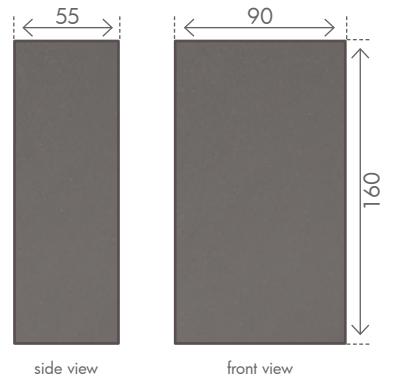

Code:	19674/..
51 CHARCOAL	9 312641 196747 >

VERNIER-II

COB LED UP/DOWN WALL LIGHT

240V
9W
3000K WARM WHITE
500 TOTAL LUMENS
COB LED
IP54

Modern rectangular exterior
Powdercoated diecast aluminium construction
Tempered glass lens.
2 x "Chip On Board" LED light sources.
Total of 500 lumens.
IP54 Weather resistant rating.
2 Year Warranty.