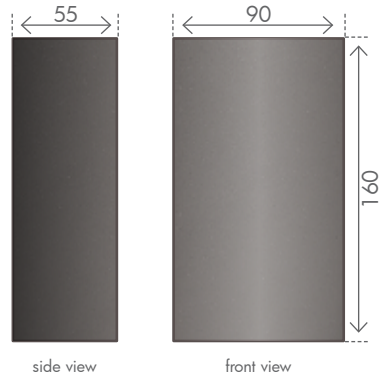

DUBOIS-II

COB LED UP/DOWN WALL LIGHT

240V
9W
3000K WARM WHITE
500 TOTAL LUMENS
COB LED
IP54

Modern curved exterior
Powdercoated diecast aluminium construction
Tempered glass lens.
2 x "Chip On Board" LED light sources.
Total of 500 lumens.
IP54 Weather resistant rating.
2 Year Warranty.

Code:	19674/..
51 CHARCOAL	9 312641 196747 >

VERNIER-II

COB LED UP/DOWN WALL LIGHT

240V
9W
3000K WARM WHITE
500 TOTAL LUMENS
COB LED
IP54

Modern rectangular exterior
Powdercoated diecast aluminium construction
Tempered glass lens.
2 x "Chip On Board" LED light sources.
Total of 500 lumens.
IP54 Weather resistant rating.
2 Year Warranty.