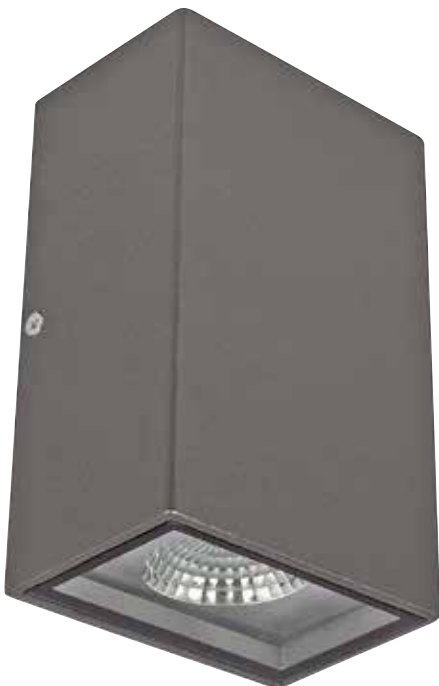

DUBOIS-II

COB LED UP/DOWN WALL LIGHT

240V
9W
3000K WARM WHITE
500 TOTAL LUMENS
COB LED
IP54

Modern curved exterior
Powdercoated diecast aluminium construction
Tempered glass lens.
2 x "Chip On Board" LED light sources.
Total of 500 lumens.
IP54 Weather resistant rating.
2 Year Warranty.

Code:	19674/..
51 CHARCOAL	9 312641 196747 >

VERNIER-II

COB LED UP/DOWN WALL LIGHT

240V
9W
3000K WARM WHITE
500 TOTAL LUMENS
COB LED
IP54

Modern rectangular exterior
Powdercoated diecast aluminium construction
Tempered glass lens.
2 x "Chip On Board" LED light sources.
Total of 500 lumens.
IP54 Weather resistant rating.
2 Year Warranty.