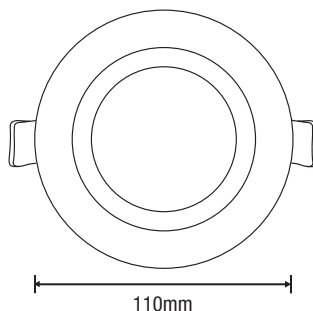

Tricolour

Light Output

Cutout Size

Dimmable

IP Rating

LED Lifetime

IC-Rated

IC-Rated

DIMENSIONS

10W DIMMABLE TRICOLOUR LED DOWNLIGHT KIT WITH RECESSED DIFFUSER

FEATURES

- 2 year replacement warranty
- A dimmable low glare tricolour LED recessed downlight
- Kit includes 10W SMD tricolour switchable LED downlight, 110mA dimmable LED driver with 900mm flex and plug
- The dimmable LED module is fully compatible with Martec trailing edge dimmers MTD350VAR and MTD350VAP
- Advanced heat sink diffusion
- High quality die cast aluminium construction
- IC-F and IC-4 abutted rated

SPECIFICATIONS

Model name	Titan II
Model number	TLTD34510WD Matt White TLTD34510MD Matt Black
Power wattage	10W
Input voltage	220-240V~50Hz
Housing	High quality die cast aluminium construction
LED type	SMD
CRI	≥80
Beam angle	100°
Tricolour	3000K, 4000K, 5000K
Lumens	900lm/930lm/970lm
Product size	Dia 110mm x H39mm
Flex and plug	Yes
Operating temperature	TA: 25°C
Class	Class 2
Rated lifetime	50,000hrs @25°C ambient (when covered with thermal insulation)

SHIPPING

Packaging size	L380mm x W260mm x H400mm
Carton quantity	30 pcs
Gross weight	9.70kg

AVAILABLE COLOURS

Model	Colour	Barcode
TLTD34510WD	Matt White	9 312375 505082
TLTD34510MD	Matt Black	9 312375 505099