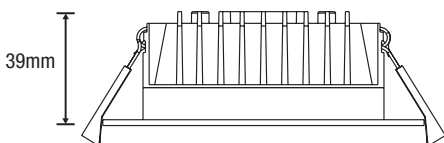

DIMENSIONS