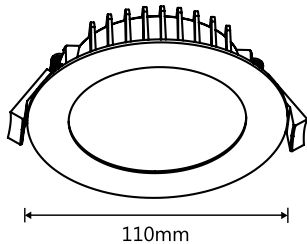

Tricolour

Light Output

Cutout Size

Dimmable

IP  
44  
IP  
Rating

LED Lifetime

IC-Rated

IC-Rated

## DIMENSIONS