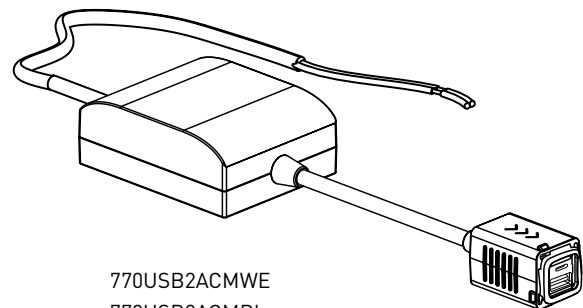

## Dual USB Charger Mechanism Type A & C

CAT NO. 770USB2ACMWE, 770USB2ACMBL

A brand of legrand

770USB2ACMWE

Cat No	770USB2ACMWE	770USB2ACMBL
Description	Excel and Linea Dual USB Charger Mechanism Type A & C	
Colour	White (WE)	Black (BL)
Nominal input voltage	230-240V a.c.	
Nominal input frequency	50 Hz	
Nominal input current	250mA	
Stand-by power consumption	< 0.07W	
Nominal output voltage	5V d.c.	
Nominal output current	4.8A total (2.4Amax on type A, 3A max on type C)	
Energy efficiency	Level VI, $\geq 84\%$ measured at USB socket output side	
Safety standard	AS/NZS 60950-1, AS/NZS 4665, AS/NZS 3100	
Protection class	Class II	
Overload protection on output	Yes	
Surge protection	5.1A $\pm$ 0.2A	
Operating temperature	5° to 40°C	

# Excel and Linea Dual USB Charger Mechanism Type A & C

CAT NO. **770USB2ACMWE, 770USB2ACMBL**

A brand of **legrand**

770USB2ACMWE

Single product		
Cat No	Barcode	Dimensions (W x H x D)
770USB2ACMWE	9321001462156	101 x 101 x 54mm
770USB2ACMBL	9321001469100	101 x 101 x 54mm

Outer box (QTY 12)		
Cat No	Barcode	Dimensions (W x H x D)
770USB2ACMWE	9321001462217	200 x 200 x 83mm
770USB2ACMBL	9321001469117	200 x 200 x 83mm

- 2 high charging capacity USB ports: 4.8A total
- 1 x Type C USB port for latest devices and future releases
- Capable of charging up to two tablets/smartphones simultaneously at their maximum capacity
- Suitable for smartphones, tablets, fitness bands and running watches
- Charging module installed in wall cavity
- To be installed in Excel Life switch plates or powerpoints with an extra mechanism hole
- Suitable for all commercial and residential installations such as kitchens and bedside tables
- Overload protection on output (USB circuit)
- Low standby power consumption: < 0.07W
- Indoor use only