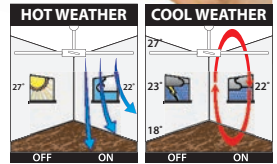

## 52" CEILING DC FAN

**INCLUDES REMOTE**

240V	32W	18W 800lm	4000K COOL WHITE		UV STABLE <b>ABS</b> BLADES			
		MOTOR		LED LIGHT				

- Size : 52" (1320mm)
- Motor : 32W DC Motor
- Construction : Metal Body and Canopy
- Blades : 3 x Moulded ABS
- Blade Pitch : 14 degree
- Light Model : 18W 800 Lumen LED Array 4000K
- Ceiling Rake : 17 degree max
- Control : Remote (5-speed) with reverse function and timer
- Warranty : 2 year In-Home + additional 3 years on the motor