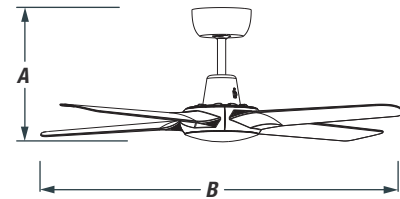

SPYDA⁵⁶

THE CEILING FAN REVOLUTION

1400MM

FOUR BLADE

1400mm (56") Fully Moulded 4 Blade Ceiling Fan

DIMENSIONS

A	B
330mm	1400mm

BLADES

Count: Four
Materials: PC Composite
Sweep: 1400mm (56")
Pitch: HIGH (curved blade)

MOTOR

Type: AC True Spin™
Wattage (HML): 68/22/13 watts
Air Movement: 13,980 / 10,560 / 6,300m³H
RPM: 220/140/100rpm
Capacitor: 1.7µf

INSTALLATION

Suitable for: Indoor and covered outdoors
Power Input: 220-240V~50Hz
Quick Connect: Yes
Mount Angle: 18°
Installation: Qualified Electrician Needed
Warranty: 6 Years

SHIPPING

Packaging Size: 695 x 445 x 260mm
Gross Weight: 5.5kg
Carton Qty: 1 piece
Pallet Qty: 32 pieces