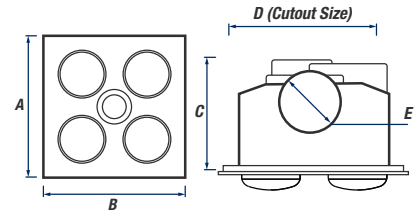

LOW MED HIGH

Myka 4

SLIMLINE BATHROOM 3-IN-1

*Slimline 3-in-1 with four 275 watt Infrared Heat Lamps,
10 watt LED Downlight and side ducted exhaust*

DIMENSIONS

| A | B | C | D | E |
|-------|-------|-------|-----------|-------|
| 370mm | 370mm | 210mm | 320x320mm | 125mm |

EXHAUST

Air Delivery: 268m³H
Motor Power: 45 watts
Noise Level: 38dB(A)
Ball Bearing: Yes

Duct Outlet: 125mm
Draft Stopper: Yes

INSTALLATION

Cut Out Size: 320 x 320mm
Fascia Size: 370 x 370mm
Recommended
Min Install Depth: 220mm
Power Input: 220-240V~50Hz
IP Rating: IPX4

Light Type: 83mm LED downlight
Light Wattage: 10 watts
Lumens: 800 Lm
Light Colour: 4000k Natural

SHIPPING

Packaging Size: 480 x 420 x 290mm
Gross Weight: 5 Kg
Carton Size: 535 x 435 x 640mm
Carton Weight: 11 Kg
Carton Qty: 2 pieces
Pallet Qty: 32 pieces