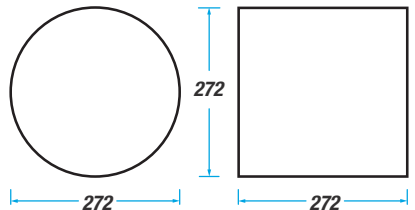

Step 2: Choose a duct connector

Modular 150
(VMFK150)

Adaptor Unit
(VMFA150)

DIMENSIONS

Step 3: Choose an Airbus 200 fascia

CHOOSE FASCIA TO SUIT

ABG200WH-RD	White Round Fascia IPX4
ABG200SS-RD	Silver Round Fascia IPX4
ABG200BL-RD	Black Round Fascia IPX4
ABG200WH-SQ	White Square Fascia IPX4
ABG200SS-SQ	Silver Square Fascia IPX4
ABG200BL-SQ	Black Square Fascia IPX4
ABGLED200WH-RD	White Round Fascia with LED Light 10W 855Lm IP44
ABGLED200SS-RD	Silver Round Fascia with LED Light 10W 855Lm IP44
ABGLED200BL-RD	Black Round Fascia with LED Light 10W 855Lm IP44
ABGLED200WH-SQ	White Square Fascia with LED Light 10W 855Lm IP44
ABGLED200SS-SQ	Silver Square Fascia with LED Light 10W 855Lm IP44
ABGLED200BL-SQ	Black Square Fascia with LED Light 10W 855Lm IP44
ABGHF200WH-RD	High Airflow White Round Fascia IPX4
ABGHF200MB-RD	High Airflow Matte Black Round Fascia IPX4
ABGHF200WH-SQ	High Airflow White Square Fascia IPX4
ABGHF200MB-SQ	High Airflow Matte Black Square Fascia IPX4
ABGGP200WH-RD	Glass Panel Elegant Range White Round Fascia IPX4
ABGGP200WH-SQ	Glass Panel Elegant Range White Square Fascia IPX4
ABGGP200BL-RD	Glass Panel Elegant Range Black Round Fascia IPX4
ABGGP200BL-SQ	Glass Panel Elegant Range Black Square Fascia IPX4