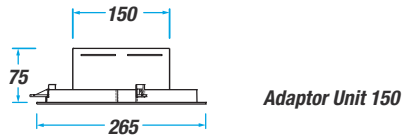

Step 2: Choose a duct connector

Modular 150
(VMFK150)

Adaptor Unit
(VMFA150)

DIMENSIONS

Step 3: Choose an Airbus 200 fascia

CHOOSE FASCIA TO SUIT

ABG200WH-RD	White Round Fascia IPX4
ABG200SS-RD	Silver Round Fascia IPX4
ABG200BL-RD	Black Round Fascia IPX4
ABG200WH-SQ	White Square Fascia IPX4
ABG200SS-SQ	Silver Square Fascia IPX4
ABG200BL-SQ	Black Square Fascia IPX4
ABGLED200WH-RD	White Round Fascia with LED Light 10W 855Lm IP44
ABGLED200SS-RD	Silver Round Fascia with LED Light 10W 855Lm IP44
ABGLED200BL-RD	Black Round Fascia with LED Light 10W 855Lm IP44
ABGLED200WH-SQ	White Square Fascia with LED Light 10W 855Lm IP44
ABGLED200SS-SQ	Silver Square Fascia with LED Light 10W 855Lm IP44
ABGLED200BL-SQ	Black Square Fascia with LED Light 10W 855Lm IP44
ABGHF200WH-RD	High Airflow White Round Fascia IPX4
ABGHF200MB-RD	High Airflow Matte Black Round Fascia IPX4
ABGHF200WH-SQ	High Airflow White Square Fascia IPX4
ABGHF200MB-SQ	High Airflow Matte Black Square Fascia IPX4
ABGGP200WH-RD	Glass Panel Elegant Range White Round Fascia IPX4
ABGGP200WH-SQ	Glass Panel Elegant Range White Square Fascia IPX4
ABGGP200BL-RD	Glass Panel Elegant Range Black Round Fascia IPX4
ABGGP200BL-SQ	Glass Panel Elegant Range Black Square Fascia IPX4