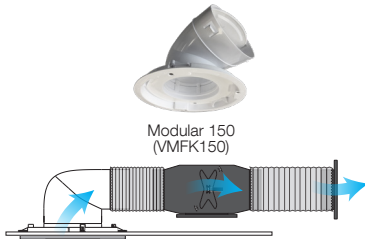

The LED light panel range includes a quick connect plug-in driver with pre-fitted plug and lead and energy saving IP44 wet area safe SELV LED lighting.

The low installation depth and side ducted design makes installing in tight space like multi story applications possible.

Airbus Range Features

- Stylish slim line design.
- Super low profile.
- Available in a wide range of fascia colours and styles.
- 10w LED Light panel options including driver with quick connection 12V plug and pre-fitted 240V supply lead and plug.
- Choice of 150mm duct connecting ceiling plenum with 90° moulded plastic elbow outlet and backflow preventer for unimpeded airflow, OR adapter unit.
- Fascias are easy to install, remove and clean.
- 5 Year warranty.

Step 2: Choose a duct connector

Modular 150
(VMFK150)

Adaptor Unit
(VMFA150)

DIMENSIONS

Step 3: Choose an Airbus 200 fascia

CHOOSE FASCIA TO SUIT

ABG200WH-RD	White Round Fascia IPX4
ABG200SS-RD	Silver Round Fascia IPX4
ABG200BL-RD	Black Round Fascia IPX4
ABG200WH-SQ	White Square Fascia IPX4
ABG200SS-SQ	Silver Square Fascia IPX4
ABG200BL-SQ	Black Square Fascia IPX4
ABGLED200WH-RD	White Round Fascia with LED Light 10W 855Lm IP44
ABGLED200SS-RD	Silver Round Fascia with LED Light 10W 855Lm IP44
ABGLED200BL-RD	Black Round Fascia with LED Light 10W 855Lm IP44
ABGLED200WH-SQ	White Square Fascia with LED Light 10W 855Lm IP44
ABGLED200SS-SQ	Silver Square Fascia with LED Light 10W 855Lm IP44
ABGLED200BL-SQ	Black Square Fascia with LED Light 10W 855Lm IP44
ABGHF200WH-RD	High Airflow White Round Fascia IPX4
ABGHF200MB-RD	High Airflow Matte Black Round Fascia IPX4
ABGHF200WH-SQ	High Airflow White Square Fascia IPX4
ABGHF200MB-SQ	High Airflow Matte Black Square Fascia IPX4
ABGGP200WH-RD	Glass Panel Elegant Range White Round Fascia IPX4
ABGGP200WH-SQ	Glass Panel Elegant Range White Square Fascia IPX4
ABGGP200BL-RD	Glass Panel Elegant Range Black Round Fascia IPX4
ABGGP200BL-SQ	Glass Panel Elegant Range Black Square Fascia IPX4