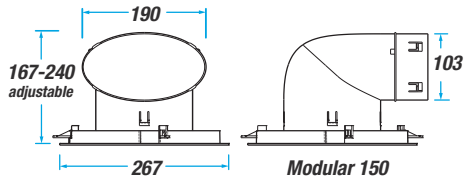

Step 2: Choose a duct connector

Modular 150
(VMFK150)

Adaptor Unit
(VMFA150)

DIMENSIONS

Step 3: Choose an Airbus 200 fascia

CHOOSE FASCIA TO SUIT

ABG200WH-RD	White Round Fascia IPX4
ABG200SS-RD	Silver Round Fascia IPX4
ABG200BL-RD	Black Round Fascia IPX4
ABG200WH-SQ	White Square Fascia IPX4
ABG200SS-SQ	Silver Square Fascia IPX4
ABG200BL-SQ	Black Square Fascia IPX4
ABGLED200WH-RD	White Round Fascia with LED Light 10W 855Lm IP44
ABGLED200SS-RD	Silver Round Fascia with LED Light 10W 855Lm IP44
ABGLED200BL-RD	Black Round Fascia with LED Light 10W 855Lm IP44
ABGLED200WH-SQ	White Square Fascia with LED Light 10W 855Lm IP44
ABGLED200SS-SQ	Silver Square Fascia with LED Light 10W 855Lm IP44
ABGLED200BL-SQ	Black Square Fascia with LED Light 10W 855Lm IP44
ABGHF200WH-RD	High Airflow White Round Fascia IPX4
ABGHF200MB-RD	High Airflow Matte Black Round Fascia IPX4
ABGHF200WH-SQ	High Airflow White Square Fascia IPX4
ABGHF200MB-SQ	High Airflow Matte Black Square Fascia IPX4
ABGGP200WH-RD	Glass Panel Elegant Range White Round Fascia IPX4
ABGGP200WH-SQ	Glass Panel Elegant Range White Square Fascia IPX4
ABGGP200BL-RD	Glass Panel Elegant Range Black Round Fascia IPX4
ABGGP200BL-SQ	Glass Panel Elegant Range Black Square Fascia IPX4