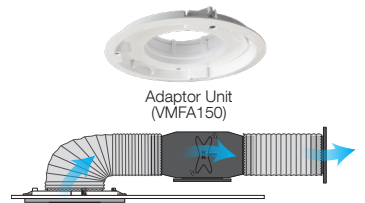

The LED light panel range includes a quick connect plug-in driver with pre-fitted plug and lead and energy saving IP44 wet area safe SELV LED lighting.

The low installation depth and side ducted design makes installing in tight space like multi story applications possible.

Airbus Range Features

- Stylish slim line design.
- Super low profile.
- Available in a wide range of fascia colours and styles.
- 10w LED Light panel options including driver with quick connection 12V plug and pre-fitted 240V supply lead and plug.
- Choice of 150mm duct connecting ceiling plenum with 90° moulded plastic elbow outlet and backflow preventer for unimpeded airflow, OR adapter unit.
- Fascias are easy to install, remove and clean.
- 5 Year warranty.

Step 2: Choose a duct connector

Modular 150
(VMFK150)

Adaptor Unit
(VMFA150)

DIMENSIONS

Step 3: Choose an Airbus 200 fascia

CHOOSE FASCIA TO SUIT

ABG200WH-RD	White Round Fascia IPX4
ABG200SS-RD	Silver Round Fascia IPX4
ABG200BL-RD	Black Round Fascia IPX4
ABG200WH-SQ	White Square Fascia IPX4
ABG200SS-SQ	Silver Square Fascia IPX4
ABG200BL-SQ	Black Square Fascia IPX4
ABGLED200WH-RD	White Round Fascia with LED Light 10W 855Lm IP44
ABGLED200SS-RD	Silver Round Fascia with LED Light 10W 855Lm IP44
ABGLED200BL-RD	Black Round Fascia with LED Light 10W 855Lm IP44
ABGLED200WH-SQ	White Square Fascia with LED Light 10W 855Lm IP44
ABGLED200SS-SQ	Silver Square Fascia with LED Light 10W 855Lm IP44
ABGLED200BL-SQ	Black Square Fascia with LED Light 10W 855Lm IP44
ABGHF200WH-RD	High Airflow White Round Fascia IPX4
ABGHF200MB-RD	High Airflow Matte Black Round Fascia IPX4
ABGHF200WH-SQ	High Airflow White Square Fascia IPX4
ABGHF200MB-SQ	High Airflow Matte Black Square Fascia IPX4
ABGGP200WH-RD	Glass Panel Elegant Range White Round Fascia IPX4
ABGGP200WH-SQ	Glass Panel Elegant Range White Square Fascia IPX4
ABGGP200BL-RD	Glass Panel Elegant Range Black Round Fascia IPX4
ABGGP200BL-SQ	Glass Panel Elegant Range Black Square Fascia IPX4