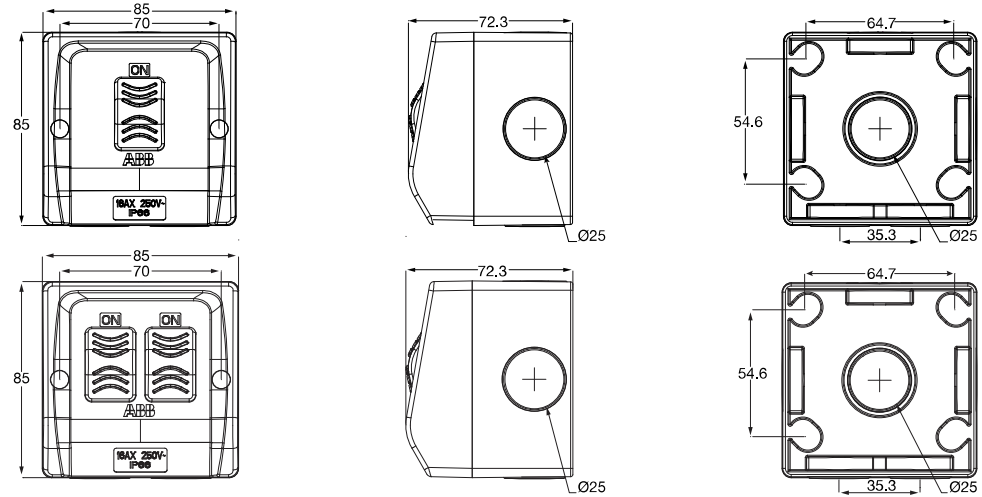

Weatherproof switches IP66

Features

- UV stabilized Polycarbonate
- Easy to grip toggles even when operating with bulky gloves
- IP66 protection rating

Technical specification

Standard specifications	AS/NZS 3133:2013
	AS/NZS 3100:2009
Rated voltage	250 VAC
Rated current	16 AX
Degree of protection	IP66

Ordering details

Type	Order code
1 gang switch	WSW211
2 gang switch	WSW221