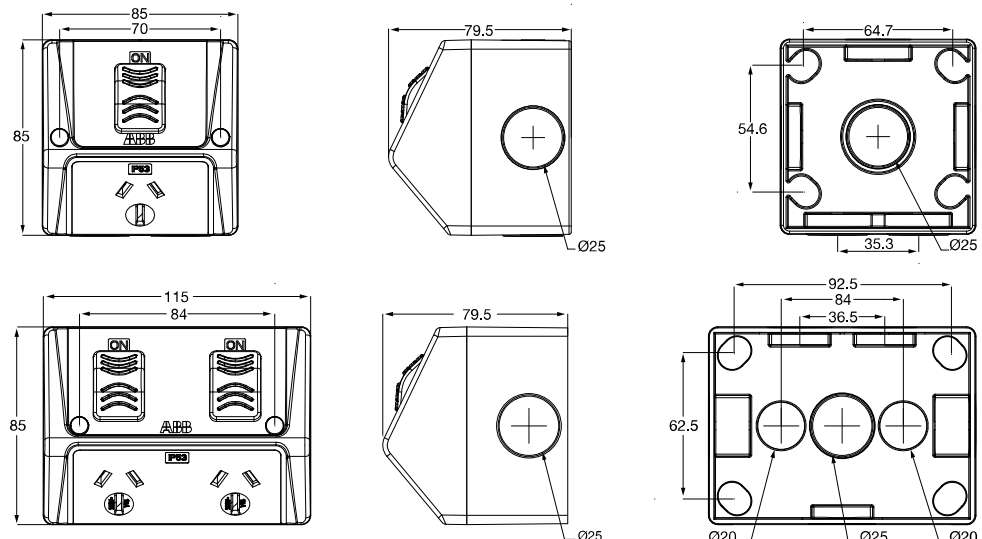

### Ordering details

Type	Order code
1 gang switched socket outlet	WSO110
2 gang switched socket outlet	WSO210

► All dimensions in mm