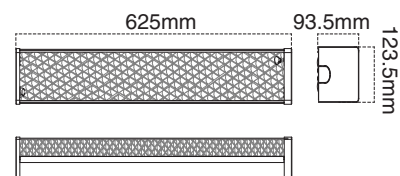

Product Range

Atom Code	Order Code
AT9842/CW	11378
AT9864/CW	11130
AT9866/CW	11174

Dimension & Weight

	Length	Height	Width
AT9842	1225mm	93.5mm	70mm
AT9864	625mm	93.5mm	123.5mm
AT9866	1225mm	93.5mm	123.5mm

AT9842

AT9864

AT9866

Information is subject to change without prior notice

Images are for illustrative purpose only