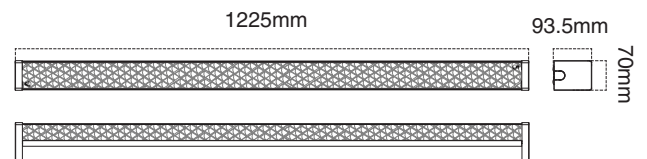

Product Datasheet

Description

4ft 24W 4000K LED Narrow Body Diffused Batten
2ft 24w 4000K LED Wide Body Diffused Batten
4ft 44w 4000K LED Wide Body Diffused Batten

Finishes

White (WH)

Product Specification

Voltage	230V~ 50Hz
Power consumption	24W and 44W
Light colour options	Cool White (WH)
Lumen output (lm)	2400lm and 4400lm
Colour Temperature	4000K
Colour Rendering Index	80
Beam Angle	136°
Dimmable	No
Warranty	3 Years
Working temperature	-10° – +40°
IP Rating	IP20
Energy Rating	A

Product Range

Atom Code	Order Code
AT9842/CW	11378
AT9864/CW	11130
AT9866/CW	11174

Dimension & Weight

	Length	Height	Width
AT9842	1225mm	93.5mm	70mm
AT9864	625mm	93.5mm	123.5mm
AT9866	1225mm	93.5mm	123.5mm

AT9842