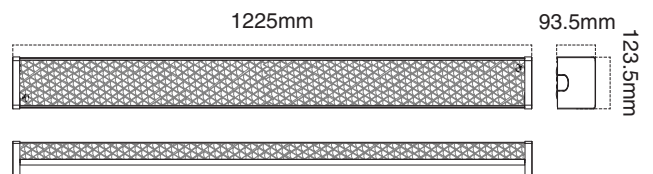

Product Range

Atom Code	Order Code
AT9842/CW	11378
AT9864/CW	11130
AT9866/CW	11174

Dimension & Weight

	Length	Height	Width
AT9842	1225mm	93.5mm	70mm
AT9864	625mm	93.5mm	123.5mm
AT9866	1225mm	93.5mm	123.5mm

AT9842

AT9864

AT9866

Information is subject to change without prior notice

Images are for illustrative purpose only