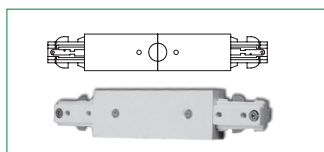

LED TRACK LIGHTS

www.sal.net.au

SINGLE CIRCUIT TRACKS STR4800/1, STR4800/2 UNIVERSAL

- Extruded aluminium profile
- Powder coated finish
- Length 1 m or 2 m
- Completed with end cap and live end

IP RATING

- IP20 suitable for indoor use only

DIMENSIONS

Model No.	Length	Colour
STR4800/1 WH	1m	White
STR4800/1 SL	1m	Silver
STR4800/1 BK	1m	Black

Model No.	Length	Colour
STR4800/2 WH	2m	White
STR4800/2 SL	2m	Silver
STR4800/2 BK	2m	Black

TRACK COMPONENTS

STRAIGHT JOINER

Model No.	Colour
STR4801 WH	White
STR4801 SL	Silver
STR4801 BK	Black

T-SHAPED JOINER

Model No.	Colour
STR4805 WH	White
STR4805 SL	Silver
STR4805 BK	Black

LIVE END

Model No.	Colour
STR4802 WH	White
STR4802 SL	Silver
STR4802 BK	Black

CROSS JOINER

Model No.	Colour
STR4806 WH	White
STR4806 SL	Silver
STR4806 BK	Black

LIVE CENTRE FEED

Model No.	Colour
STR4803 WH	White
STR4803 SL	Silver
STR4803 BK	Black

TRACK ADAPTOR

Model No.	Colour
STR4808 WH	White
STR4808 SL	Silver
STR4808 BK	Black