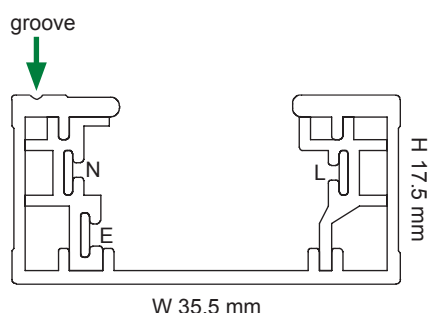

LED TRACK LIGHTS

www.sal.net.au

SINGLE CIRCUIT TRACKS STR4800/1, STR4800/2 UNIVERSAL

- Extruded aluminium profile
- Powder coated finish
- Length 1 m or 2 m
- Completed with end cap and live end

IP RATING

- IP20 suitable for indoor use only

DIMENSIONS

Model No.	Length	Colour
STR4800/1 WH	1m	White
STR4800/1 SL	1m	Silver
STR4800/1 BK	1m	Black

Model No.	Length	Colour
STR4800/2 WH	2m	White
STR4800/2 SL	2m	Silver
STR4800/2 BK	2m	Black

TRACK COMPONENTS

STRAIGHT JOINER

Model No.	Colour
STR4801 WH	White
STR4801 SL	Silver
STR4801 BK	Black

T-SHAPED JOINER

Model No.	Colour
STR4805 WH	White
STR4805 SL	Silver
STR4805 BK	Black

LIVE END

Model No.	Colour
STR4802 WH	White
STR4802 SL	Silver
STR4802 BK	Black

L-SHAPED JOINER

Model No.	Colour
STR4804 WH	White
STR4804 SL	Silver
STR4804 BK	Black

LED TRACK LIGHTS

www.sal.net.au

SINGLE CIRCUIT TRACK DIAGRAM