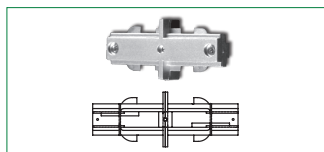

LED TRACK LIGHTS

www.sal.net.au

SINGLE CIRCUIT TRACKS STR4800/1, STR4800/2 UNIVERSAL

- Extruded aluminium profile
- Powder coated finish
- Length 1 m or 2 m
- Completed with end cap and live end

IP RATING

- IP20 suitable for indoor use only

DIMENSIONS

Model No.	Length	Colour
STR4800/1 WH	1m	White
STR4800/1 SL	1m	Silver
STR4800/1 BK	1m	Black

Model No.	Length	Colour
STR4800/2 WH	2m	White
STR4800/2 SL	2m	Silver
STR4800/2 BK	2m	Black

TRACK COMPONENTS

STRAIGHT JOINER

Model No.	Colour
STR4801 WH	White
STR4801 SL	Silver
STR4801 BK	Black

T-SHAPED JOINER

Model No.	Colour
STR4805 WH	White
STR4805 SL	Silver
STR4805 BK	Black

LIVE END

Model No.	Colour
STR4802 WH	White
STR4802 SL	Silver
STR4802 BK	Black

CROSS JOINER

Model No.	Colour
STR4806 WH	White
STR4806 SL	Silver
STR4806 BK	Black

LIVE CENTRE FEED

Model No.	Colour
STR4803 WH	White
STR4803 SL	Silver
STR4803 BK	Black

TRACK ADAPTOR

Model No.	Colour
STR4808 WH	White
STR4808 SL	Silver
STR4808 BK	Black