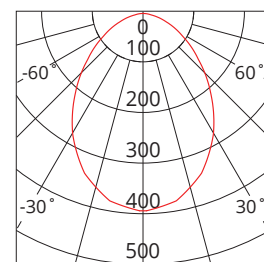

VIVA Multi 110

VIVA110-MULTI
SAP CODE: 2000509

110mm, 9W, switchable colour temperature, flush diffuser, LED fixed downlight

A white trimmed LED downlight with flush opal diffuser that has a range of clip on trims - gold, brushed nickel and black. It can be dimmed and switched to three colour temperatures.

Accessories

ADAPTOR RING; CLIP-ON TRIM ROUND

Photometric Diagram

Unit: cd
- C0/180 80.0deg
- C90/270 80.0deg

KEY INFORMATION

| | |
|-------------------------|----------------------------|
| Lumen Output | 840 / 880 / 850lm |
| Input Power | 9W |
| Hole Cutout Size | Ø90mm |
| Install | RECESSED |
| Dimming Options | *Phase-Cut Dimming |
| Trim Colour | WHITE |
| Warranty | 4yr |
| IP Rating | IP44 |
| IK Rating | N/A |
| IC Rating | IC-4 |
| Rebate Scheme Approvals | VEET; REES; IPART LCP 8.72 |

PHOTOMETRIC

| | |
|------------|---------------------|
| Efficacy | 94 / 98 / 94lm/W |
| LED | SMD |
| CCT | 3000 / 4200 / 5700K |
| CRI | >80 |
| Beam Angle | 90° |

ELECTRICAL

| | |
|-----------------------------|-------------------|
| Driver | Integral |
| Supply Input | 220-240V, 50/60Hz |
| Driver Output Voltage | 72VDC |
| Power Factor | >0.9 |
| LED Input Current (nominal) | 125mA |
| Useful life @Ta25° (L70) | 50,000hr |