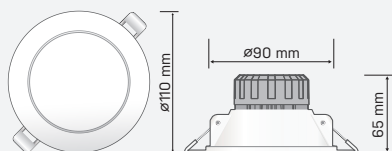

VIVA Multi 110

VIVA110-MULTI
SAP CODE: 2000509

110mm, 9W, switchable colour temperature, flush diffuser, LED fixed downlight

A white trimmed LED downlight with flush opal diffuser that has a range of clip on trims - gold, brushed nickel and black. It can be dimmed and switched to three colour temperatures.

Accessories

ADAPTOR RING; CLIP-ON TRIM ROUND

Photometric Diagram

Unit: cd
- C0/180 80.0deg
- C90/270 80.0deg

KEY INFORMATION

| | |
|-------------------------|----------------------------|
| Lumen Output | 840 / 880 / 850lm |
| Input Power | 9W |
| Hole Cutout Size | Ø90mm |
| Install | RECESSED |
| Dimming Options | *Phase-Cut Dimming |
| Trim Colour | WHITE |
| Warranty | 4yr |
| IP Rating | IP44 |
| IK Rating | N/A |
| IC Rating | IC-4 |
| Rebate Scheme Approvals | VEET; REES; IPART LCP 8.72 |

PHOTOMETRIC

| | |
|------------|---------------------|
| Efficacy | 94 / 98 / 94lm/W |
| LED | SMD |
| CCT | 3000 / 4200 / 5700K |
| CRI | >80 |
| Beam Angle | 90° |

ELECTRICAL

| | |
|-----------------------------|-------------------|
| Driver | Integral |
| Supply Input | 220-240V, 50/60Hz |
| Driver Output Voltage | 72VDC |
| Power Factor | >0.9 |
| LED Input Current (nominal) | 125mA |
| Useful life @Ta25° (L70) | 50,000hr |

CONSTRUCTION

| | |
|---------------------------|---------------------------|
| Housing | Aluminium + Polycarbonate |
| Optics | Polycarbonate Diffuser |
| Adjustable Angle | N/A |
| Fixings/Hardware | Rubberised Clip |
| Connection Type | 1.1m Flex & Plug |
| Total Weight | 0.22kg |
| Dimensions | Ø110x65mm |
| Operating Ambient Temp. | -25 to 50°C |
| Electrical Classification | Class 2 |