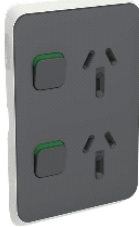

3025VC-AN

Clipsal Iconic - cover frame - 2 switches & 2 socket - 10 A - vert - anthracite

Main

Range	Clipsal Iconic
Aesthetic name	Iconic
Product or component type	Cover frame
Product destination	Switched socket

Complementary

Device mounting	Flush
Number of rocker	2
Number of power socket outlets	2
[In] rated current	10 A
Installation direction	Vertical
Fixing mode	Clip-on
Colour tint	Anthracite (AN)
Surface finish	Matt
Surface treatment	Untreated
Type of packing	Polybag
Quantity per set	Set of 20
Ambient air temperature for operation	0...45 °C
Relative humidity	10...95 %
Material	PC (polycarbonate) for skin ABS (acrylonitrile butadiene-styrene) for skin
Height	120 mm
Width	78 mm
Depth	12 mm
Product weight	0.02 kg