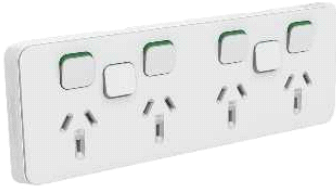

3015/4XXC-CY

Iconic - Skin for Quad switched GPO option for
2extra switch Horiz 10A 250V

Main

Range	Clipsal Iconic
Aesthetic name	Iconic
Product or component type	Socket
Product destination	Socket

Complementary

Device mounting	Flush
Fixing mode	Clip-on
Colour tint	Cool grey (CY)
Surface finish	Matt
Type of packing	Polybag
Quantity per set	Set of 10
Sale per indivisible quantity	1
Ambient air temperature for operation	0...45 °C
Relative humidity	10...95 %
Material	PC (polycarbonate) for skin ABS (acrylonitrile butadiene-styrene) for skin
Height	120 mm
Width	78 mm
Depth	12 mm
Product weight	0.02 kg