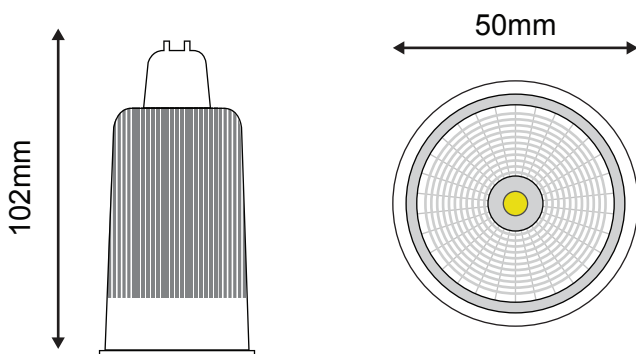

LED Globes

BOSS GU10 3000K

The Boss GU10 LED globe is suitable for most general purpose lighting environments and replaces existing 50W halogen globes in down light frames. Replacing the globes is easy, as it only requires swapping out existing globes as you would with a standard halogen. The COB LED design makes the GU10 look identical to 50W halogen globes, seamlessly integrating throughout your household. The Boss GU10 is also a replacement globe for the Profile Plus series of bathroom heaters as well as the Linear bathroom heater range.

TECHNICAL INFORMATION

Power: 9W
CCT: 3000K (Warm White)
Lumens: 630 lm
Beam Angle: 60°
Size (mm): 50 x 97
CRI: ≥85

DIAGRAMS

MBGU3060 (Non-dimmable)
MBGU3060D (Dimmable)