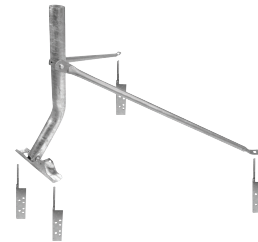

SATELLITE MOUNTING HARDWARE

All mounts are manufactured using high quality steel and most models are galvanised to withstand the harsh Australian climate. Our mounting hardware is suitable to be used in domestic and commercial applications.

SATELLITE MOUNT METAL BATTEN ROOF KIT

SBS16

FOXTEL: F10424

SATELLITE MOUNT TIN ROOF SUITS 85 CM ... 90 CM SATELLITE DISHES

SBS18

FOXTEL: F10404

SATELLITE MOUNT TIN MOUNT FOR 1.2 M DISH N5 C3 SUITS 1.2 ... 1.5 M SATELLITE DISHES (ADDITIONAL STAY BAR KIT TO SUIT SBS30)

SBS30A

SBS13A

FOXTEL: F30900

SATELLITE MOUNT TILE ROOF 90 CM DISH MAX.

SBS19

FOXTEL: F10405

SATELLITE MOUNT SINGLE RAFTER GUTTER

SBS11

SATELLITE MOUNT WALL 90 CM DISH MAX.

SBS12

FOXTEL: F10408

SATELLITE MOUNT DUO CLEAT BRACKET

SBS16A