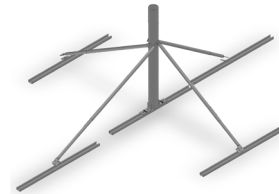

SATELLITE MOUNT TIN ROOF SUITS 65 CM ... 85 CM SATELLITE DISHES

SBS1

FOXTEL: F10402

SATELLITE MOUNT TIN MOUNT FOR 1 M DISH N4 C2 SUITS 1 M ... 1.2 M SATELLITE DISHES

SBS30

SBS13

FOXTEL: F30899

SATELLITE MOUNT TILE ROOF

SBS2

FOXTEL: F10403

SATELLITE MOUNT EXTENDED CLEVIS BASE BRACKET

SBS22

FOXTEL: F30784

SATELLITE MOUNT WALL SUITS 65, 85 AND 90 CM DISHES

SBS8

FOXTEL: F10407

SATELLITE MOUNT METAL BATTEN ROOF KIT

SBS16

FOXTEL: F10424

SATELLITE MOUNT TIN ROOF SUITS 85 CM ... 90 CM SATELLITE DISHES

SBS18

FOXTEL: F10404

SATELLITE MOUNT TIN MOUNT FOR 1.2 M DISH N5 C3 SUITS 1.2 ... 1.5 M SATELLITE DISHES (ADDITIONAL STAY BAR KIT TO SUIT SBS30)

SBS30A

SBS13A

FOXTEL: F30900

SATELLITE MOUNT TILE ROOF 90 CM DISH MAX.

SBS19

FOXTEL: F10405

SATELLITE MOUNT SINGLE RAFTER GUTTER

SBS11