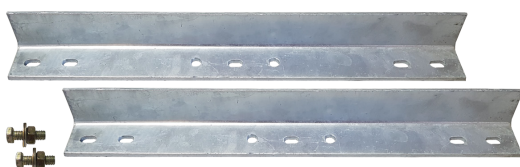

SATELLITE MOUNTING HARDWARE

All mounts are manufactured using high quality steel and most models are galvanised to withstand the harsh Australian climate. Our mounting hardware is suitable to be used in domestic and commercial applications.

SATELLITE MOUNT TIN ROOF SUITS 65 CM ... 85 CM SATELLITE DISHES

SBS1

FOXTEL: F10402

SATELLITE MOUNT TIN MOUNT FOR 1 M DISH N4 C2 SUITS 1 M ... 1.2 M SATELLITE DISHES

SBS30

SBS13

FOXTEL: F30899

SATELLITE MOUNT TILE ROOF

SBS2

FOXTEL: F10403

SATELLITE MOUNT EXTENDED CLEVIS BASE BRACKET

SBS22

FOXTEL: F30784

SATELLITE MOUNT WALL SUITS 65, 85 AND 90 CM DISHES

SBS8

FOXTEL: F10407

SATELLITE MOUNT METAL BATTEN ROOF KIT

SBS16

FOXTEL: F10424

SATELLITE MOUNT TIN ROOF SUITS 85 CM ... 90 CM SATELLITE DISHES

SBS18

FOXTEL: F10404

SATELLITE MOUNT TIN MOUNT FOR 1.2 M DISH N5 C3 SUITS 1.2 ... 1.5 M SATELLITE DISHES (ADDITIONAL STAY BAR KIT TO SUIT SBS30)