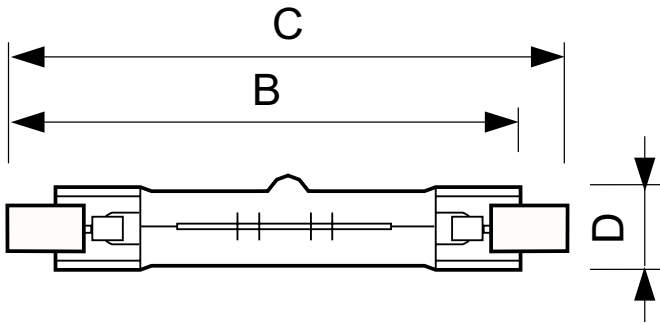

Plusline Compact

Plusline C 150W R7s 240V 1BC/12

Mains-voltage linear lamp giving white halogen light

Product data

General information	
Cap-Base	R7S [R7s]
Operating Position	UNIVERSAL [Any or Universal (U)]
Nominal Lifetime (Nom)	2000 h
Rated Lifetime (Hours)	2000 h
Light technical	
Luminous Flux (Nom)	2400 lm
Luminous Efficacy (rated) (Nom)	16 lm/W
Color Rendering Index (Nom)	100
Operating and electrical	
Power (Nom)	150 W
Lamp Current (Nom)	0.63 A
Starting Time (Nom)	0.0 s
Voltage (Nom)	240 V
Controls and dimming	
Dimmable	Yes
Mechanical and housing	
Bulb Finish	Clear

Cap-Base Information	10
Bulb Shape	T3 [T 12mm (T3)]
Luminaire design requirements	
Bulb Temperature (Max)	900 °C
Pinch Temperature (Max)	350 °C
Product data	
Full product code	871150090174300
Order product name	Plusline C 150W R7s 240V 1BC/12
EAN/UPC - Product	8711500901743
Order code	923919945709
Numerator - Quantity Per Pack	1
Numerator - Packs per outer box	12
Material Nr. (12NC)	923919945709
Net Weight (Piece)	0.008 kg
ILCOS Code	HDG//RS-150-240-R7s-74.9

Plusline Compact

Dimensional drawing

Product	D (max)	B (max)	B	B (min)	C (max)
Plusline C 150W R7s 240V 1BC/12	15 mm	76.5 mm	74.9 mm	73.3 mm	78.3 mm

Plusline C 150W R7s 240V 1BC/12