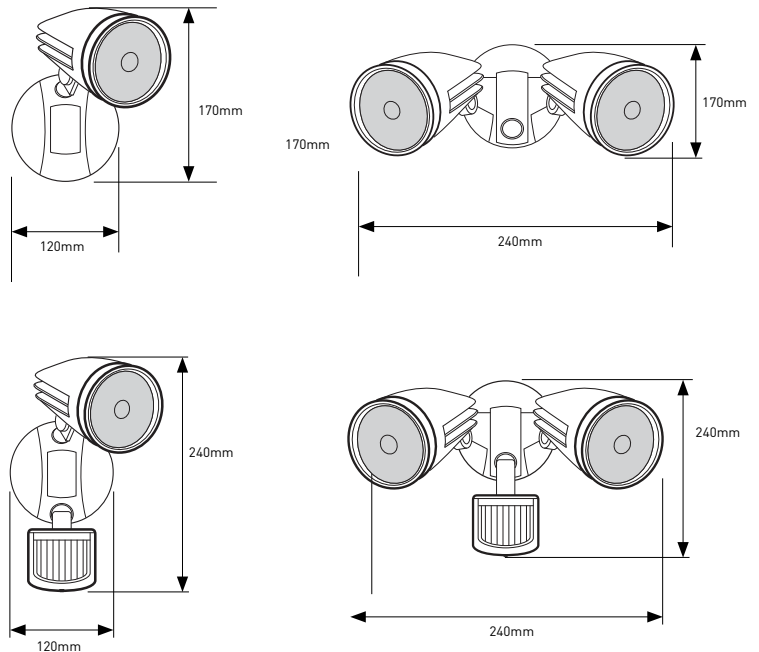

HPM Legrand - AUS
1300 369 777
www.hpm.com.au
ABN 31 000 102 661

HPM Legrand - NZ
0800 476 009
www.hpm.co.nz

Refer to your group buying office, HPM Legrand Sales Representative or HPM Legrand Sales Office for pricing.

Please note: specifications are subject to change without prior notice.