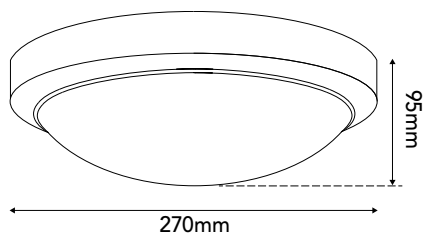

# Datasheet

OROYA LED

Outdoor Light 12W, IP65

CAT NO. LBL014KWE

| Cat no.   | Description                                 | Wattage | Fascia Diameter | Depth | Lumens | Colour Temp | Beam Angle | CRI | IP Rating |
|-----------|---|---------|-----------------|-------|--------|-------------|------------|-----|-----------|
| LBL014KWE | White LED outdoor Light 12W LED, Cool White | 12W     | 270mm           | 90mm  | 870lm  | 4000K       | 120°       | 80+ | IP65      |

# OROYA LED Outdoor Light 12W, IP65

CAT NO. **LBL014KWE**

- 870 lumens
- 12 Watts
- High efficacy: up to 72lm/w
- Cool light
- IP65 weatherproof
- Wide beam angle 120°
- 3-year warranty
- Suitable for walls or ceilings

| Single product |                |                   |        |
|----------------|----------------|-------------------|--------|
| Cat No         | Single Barcode | Dimensions        | Weight |
| LBL014KWE      | 9321001454885  | 290 x 100 x 295mm | 660g   |

| Outer box (Qty 6) |               |                   |        |
|-------------------|---------------|-------------------|--------|
| Cat No            | Barcode       | Dimensions        | Weight |
| LBL014KWE         | 9321001454892 | 625 x 305 x 315mm | 6.8kg  |