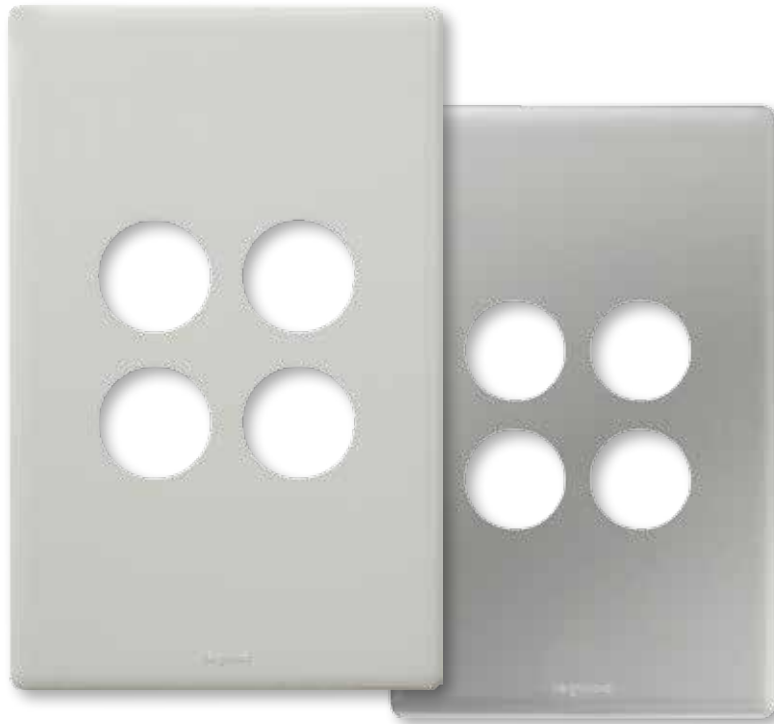

Data Sheet

Excel Life™

Dedicated Plate - 4 Gang Coverplate

CAT NO. ED770/4PLWE, ED770/4PLMS, ED770/4PLUG, ED770/4PLBL

Cat No.	ED770/4PLWE, ED770/4PLMS, ED770/4PLUG, ED770/4PLBL
Description	Excel Life Dedicated Plate - 4 Gang Coverplate
Colour	White (WE), Matt Silver (MS), Urban Grey (UG), Black (BL)
Plate size (W x H x D)	77 x 121 x 10mm

Excel Life™

Dedicated Plate - 4 Gang Coverplate

CAT NO. ED770/4PLWE, ED770/4PLMS, ED770/4PLUG, ED770/4PLBL

- Suitable for Dedicated Plate series
- Matt Silver option supplied with protective film

Single product	
Cat No.	Barcode
ED770/4PLWE	9321001400745
ED770/4PLMS	9321001399674
ED770/4PLUG	9321001411192
ED770/4PLBL	9321001452355