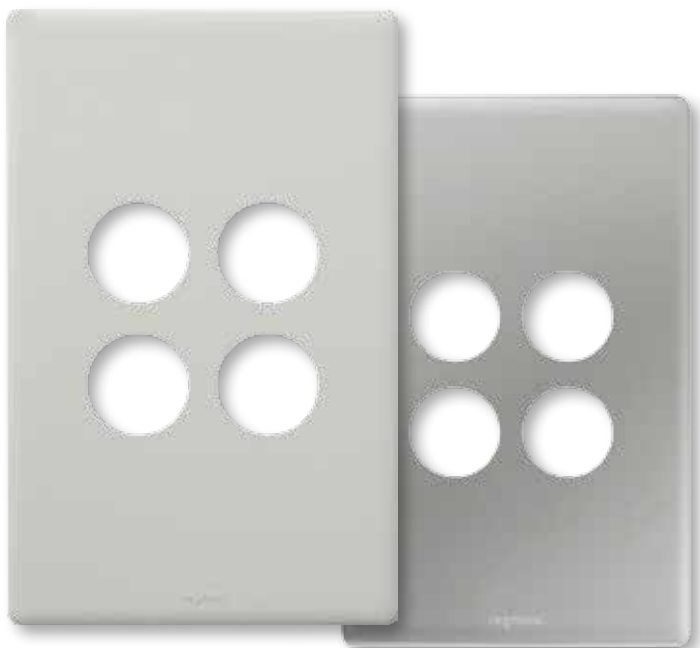

Data Sheet

Excel Life™

Dedicated Plate - 4 Gang Coverplate

CAT NO. ED770/4PLWE, ED770/4PLMS, ED770/4PLUG, ED770/4PLBL

Cat No.	ED770/4PLWE, ED770/4PLMS, ED770/4PLUG, ED770/4PLBL
Description	Excel Life Dedicated Plate - 4 Gang Coverplate
Colour	White (WE), Matt Silver (MS), Urban Grey (UG), Black (BL)
Plate size (W x H x D)	77 x 121 x 10mm

Excel Life™

Dedicated Plate - 4 Gang Coverplate

CAT NO. ED770/4PLWE, ED770/4PLMS, ED770/4PLUG, ED770/4PLBL

- Suitable for Dedicated Plate series
- Matt Silver option supplied with protective film

Single product	
Cat No.	Barcode
ED770/4PLWE	9321001400745
ED770/4PLMS	9321001399674
ED770/4PLUG	9321001411192
ED770/4PLBL	9321001452355