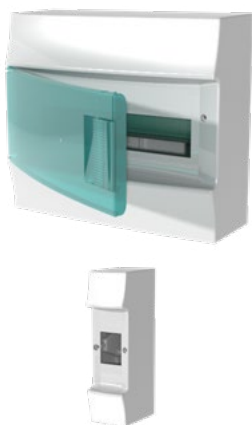

Residential products

Designer consumer units

Designer consumer units

- Ideal for domestic homes and residential apartments
- Earth and neutral bars included as shown
- Suits DIN profile products – MCB, RCD, RCBO, SPD, time switches

IP41 Designer range of surface mount consumer units – MISTRAL 41W

Pole capacity	Rows	Dimensions (H x W x D)	Earth bar	Neutral bar	Order code
Surface mount - white body, transparent door					
4	1	210 mm x 96 mm x 93 mm			M41W04T
8	1	257 mm x 202 mm x 120 mm	1 x 6w	2 x 6w	M41W08TEN
12	1	257 mm x 292 mm x 120 mm	1 x 16w	3 x 6w	M41W12TEN
18	1	257 mm x 382 mm x 120 mm	1 x 21w	1 x 11w, 2 x 6w	M41W18TEN
24	2	382 mm x 292 mm x 120 mm	1 x 26w	2 x 11w, 2 x 6w	M41W24TEN
36	3	507 mm x 292 mm x 120 mm	1 x 26w, 1 x 11w	1 x 21w, 1 x 11w, 2 x 6w	M41W36TEN
Surface mount - white body, without door					
2	1	210 mm x 68 mm x 93 mm			M41W02
4	1	210 mm x 96 mm x 93 mm			M41W04
8	1	257 mm x 202 mm x 120 mm			M41W08
12	1	257 mm x 292 mm x 120 mm			M41W12

Note: Models available with opaque door. 48, 54 and 72 pole sizes also available.

IP41 Designer range of flush mount consumer units – MISTRAL 41F

Pole capacity	Rows	Dimensions (H x W x D)	Earth bar	Neutral bar	Order code
Flush mount - white body, transparent door					
4	1	202 mm x 152 mm x 105 mm			M41F04T
6	1	202 mm x 192 mm x 105 mm			M41F06T
8	1	250 mm x 232 mm x 108 mm	1 x 6w	2 x 6w	M41F08TEN
12	1	250 mm x 320 mm x 108 mm	1 x 16w	3 x 6w	M41F12TEN
18	1	250 mm x 430 mm x 108 mm	1 x 21w	1 x 11w, 2 x 6w	M41F18TEN
24	2	435 mm x 320 mm x 108 mm	1 x 26w	2 x 11w, 2 x 6w	M41F24TEN
36	3	600 mm x 320 mm x 108 mm	1 x 26w, 1 x 11w	1 x 21w, 1 x 11w, 2 x 6w	M41F36TEN