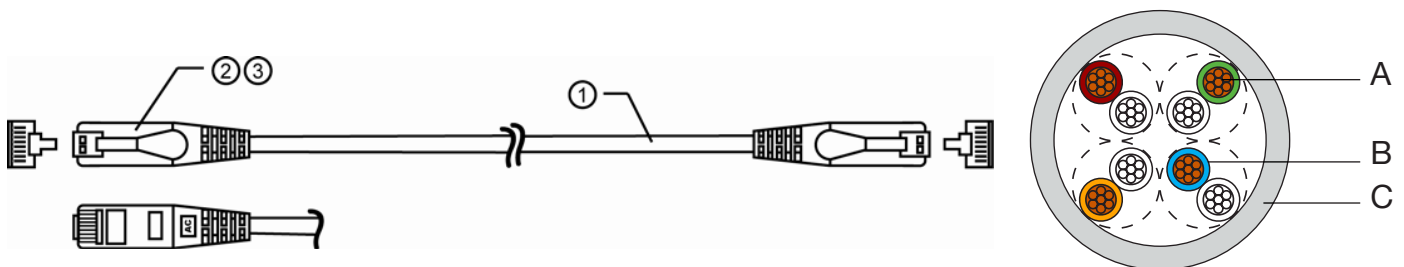

Cat6 UTP Patch Cable

W2740-50-51-48-52-44-53-54-55-60-65-70-75

FEATURES

- Cat6 cable is standard for Gigabit Ethernet and other network protocols that are backward compatible with Cat5/5e and Cat3 standards
- Made from 100% Oxygen-Free Copper
- 4 twisted pairs (multi-stranded) T568A colour code
- RJ45-RJ45 connectors with Snagless Boots
- Injection-moulded connectors ensure the highest quality and outstanding strain relief
- Supplied in Datamaster® Poly Hang-cell bags
- Custom-made cables – lengths, colours & printing – are also available

DESIGN & CONSTRUCTION

ITEM	DESCRIPTION	SPECIFICATION
1	Cable	UTP Cat-6; Stranded conductors; 24AWG
2	Jacket	50P PVC
3	Connectors	8P8C; 50µ" Gold plated, Molded boot

ITEM	DESCRIPTION	COLOUR	SPECIFICATION	MATERIALS
A	Conductor	Copper	0.203(+/-0.010)mm	Bare Copper
B	Insulation	Orange/White with Orange, Blue/White with Blue, Green/White with Green, Brown/White with Brown	1.01(+/-0.13)mm	SPE
C	Jacket	Various	5.50(+/-0.30)mm	FR-PVC