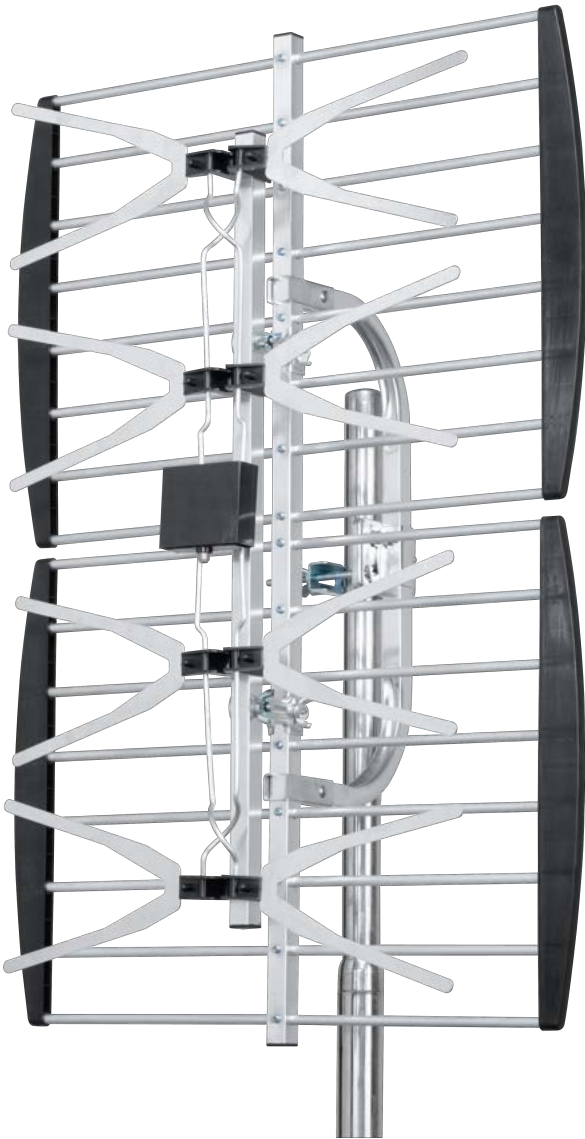

Trade Audio Visual Products

**TRADE
MADE**
QUALITY MATERIALS FOR
THE TRADESMAN IN MIND

★ ★ ★ ★ ★
**100%
Australian
Owned**

TV Antenna UHF Phased Array High Gain

UHF Digital TV Ready Phased Array Antenna, High Definition ready. Suitable for dense vegetation areas where a direct signal can be impaired. Mountains, trees or other obstacles suit this TV antenna. Easy to assemble digital TV aerial. Grey in colour to blend in with the sky. Lte 4G Ready TV Antennas and aerials.

Product Code: MAXIMAL45

- Connection: F Type
- Channels: 28-52
- Gain: 14 dB
- Impedance: 75 Ω
- Length: 875 mm
- Weight: 1.48 kg