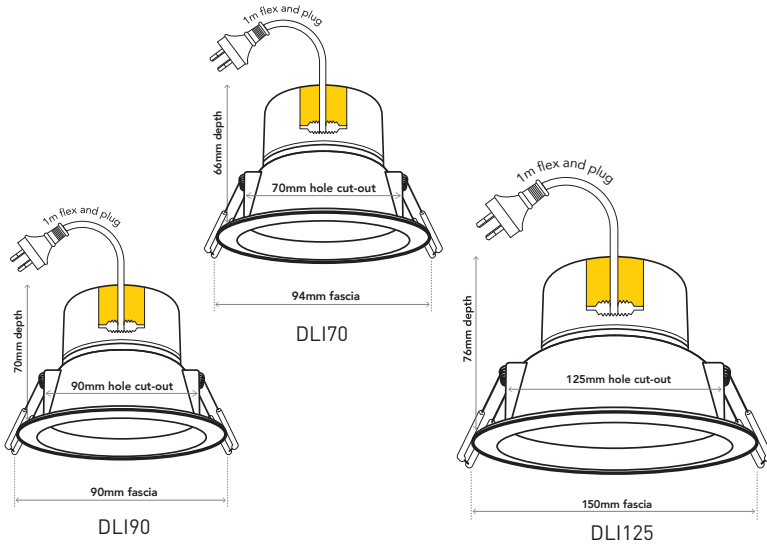

DLI LED Dimmable Downlight 5W to 7W, IP44

CAT NO. DLI7001, DLI7002, DLI7003, DLI7003BL, DLI7004, DLI7004BL, DLI9001, DLI9002, DLI9003, DLI9003BL, DLI9004, DLI9004BL DLI12501, DLI12502

A brand of **legrand®**

- Integrated dimmable driver compatible with trailing edge dimmers
- Smooth dimming range
- Suitable for 70mm, 90mm and 125mm hole cut-outs
- Only 5W to 7W power consumption
- Up to 880 lumens output
- Maximum efficacy up to 125lm/W
- Insulation Contact - Fire Resistant (IC-F) recessed luminaire: An IC-F rated downlight means that building insulation that can be continuously exposed to 90°C, can safely abut and cover the luminaire. Additionally, IC-F rated downlights have to pass a 1mm probe test i.e. a 1mm diameter probe cannot enter any part of the luminaire and in effect no insulation or any other material can enter the fitting
- Fitted with 1m flex and plug
- IP44 weatherproof
- Low ceiling depth
- Suitable for slab canisters
- 35,000h lifespan
- 3 year warranty

Single product			
Cat No	Single Barcode	Dimensions	Weight
DLI7001	9321001455134	100 x 100 x 80mm	220g
DLI7002	9321001455141	100 x 100 x 80mm	220g
DLI7003	9321001455493	100 x 100 x 80mm	220g
DLI7003BL	9321001481270	100 x 100 x 80mm	220g
DLI7004	9321001455509	100 x 100 x 80mm	220g
DLI7004BL	9321001481294	100 x 100 x 80mm	220g
DLI9001	9321001451655	118 x 118 x 90mm	265g
DLI9002	9321001451662	118 x 118 x 90mm	265g
DLI9003	9321001455479	118 x 118 x 90mm	265g
DLI9003BL	9321001481317	118 x 118 x 90mm	265g
DLI9004	9321001455486	118 x 118 x 90mm	265g
DLI9004BL	9321001481331	118 x 118 x 90mm	265g
DLI12501	9321001451679	161 x 161 x 98mm	333g
DLI12502	9321001451686	161 x 161 x 98mm	333g

DLI70 Outer box (Qty 48)			
Cat No	Barcode	Dimensions	Weight
DLI7001	9321001455158	420 x 320 x 345mm	13.5Kg
DLI7002	9321001455165	420 x 320 x 345mm	13.5Kg
DLI7003	9321001455530	420 x 320 x 345mm	13.5Kg
DLI7003BL	9321001481287	420 x 320 x 345mm	13.5Kg
DLI7004	9321001455547	420 x 320 x 345mm	13.5Kg
DLI7004BL	9321001481300	420 x 320 x 345mm	13.5Kg

DLI90, DLI125 Outer box (Qty 24)			
Cat No	Barcode	Dimensions	Weight
DLI9001	9321001451693	495 x 250 x 300mm	8.5Kg
DLI9002	9321001451709	495 x 250 x 300mm	8.5Kg
DLI9003	9321001451693	495 x 250 x 300mm	8.5Kg
DLI9003BL	9321001481324	495 x 250 x 300mm	8.5Kg
DLI9004	9321001455516	495 x 250 x 300mm	8.5Kg
DLI9004BL	9321001481348	495 x 250 x 300mm	8.5Kg
DLI12501	9321001455523	670 x 340 x 325mm	11.5Kg
DLI12502	9321001451723	670 x 340 x 325mm	11.5Kg

Legrand - AUS
1300 369 777
www.hpm.com.au
ABN 31 000 102 661

Legrand - NZ
0800 476 009
www.hpm.co.nz

Refer to your group buying office, Legrand Sales Representative or Legrand Sales Office for pricing.