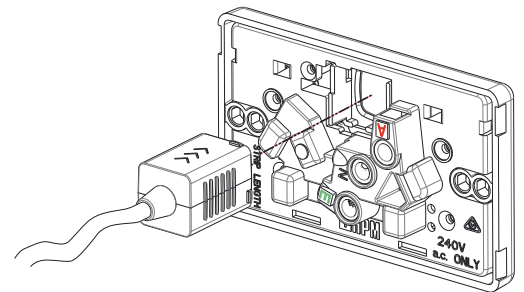

# Excel Double Powerpoint, 10A with Dual USB Charger

CAT NO. **XL777USB2PSAWE, RXL777USB2PSWE, XL777USB2PSXWE**

- 2 x 2.4A USB Ports
- Capable of charging up to two tablets/smartphones simultaneously at their maximum capacity
- Suitable for telephones, smartphones, MP3/MP4 players, fitness bands and sport watches
- Suitable for installation in dry wall and wall cavities. XL777USB2PSXWE also suitable for wall boxes
- Suitable for all commercial and residential installations such as kitchens, bedrooms, offices, retail, hospitality and education facilities
- Overload protection (USB circuit)
- Low standby power consumption < 0.07W
- Conform to AS/NZS 60950-1, AS/NZS 4665, AS/NZS 3100
- Indoor use only

Single product		
Cat No	Dimensions	Barcode
XL777USB2PSAWE	147mmW x 87mmH x 73mmD	9321001448099
RXL777USB2PSWE	138mmW x 110mmH x 90mmD	9321001435068
XL777USB2PSXWE	147mmW x 87mmH x 73mmD	9321001448204

Outer box (QTY 12)		
Cat No	Dimensions	Barcode
XL777USB2PSAWE	337mmW x 254mmH x 185mmD	9321001448389
RXL777USB2PSWE	337mmW x 254mmH x 185mmD	9321001435105
XL777USB2PSXWE	337mmW x 254mmH x 185mmD	9321001448495