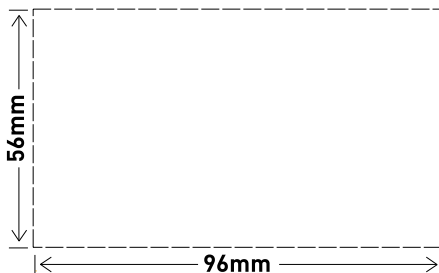

Glass and tile cut-out dimensions:

HPM Legrand - AUS
1300 369 777
www.hpm.com.au
ABN 31 000 102 661

HPM Legrand - NZ
0800 476 009
www.hpm.co.nz

Refer to your group buying office, HPM Legrand Sales Representative or HPM Legrand Sales Office for pricing.

Please note: specifications are subject to change without prior notice.