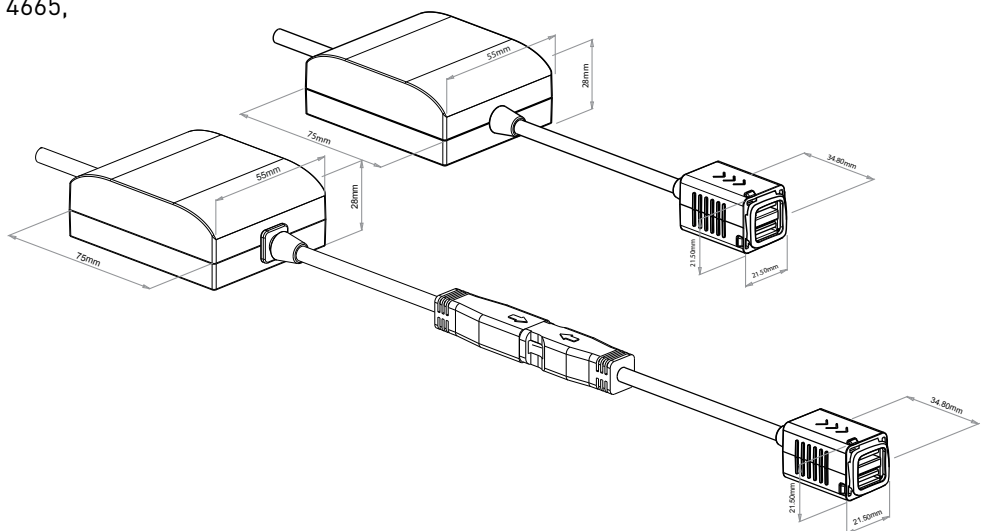

Glass and tile cut-out dimensions:

HPM Legrand - AUS
1300 369 777
www.hpm.com.au
ABN 31 000 102 661

HPM Legrand - NZ
0800 476 009
www.hpm.co.nz

Refer to your group buying office, HPM Legrand Sales Representative or HPM Legrand Sales Office for pricing.

Please note: specifications are subject to change without prior notice.