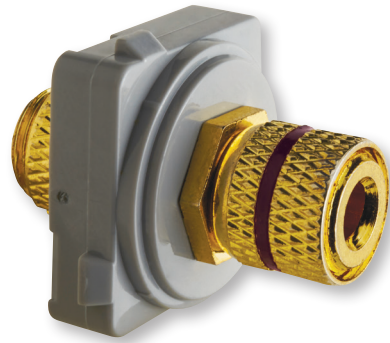

Data Sheet

Excel Life™

Audio Socket Mechanism

CAT NO. EM800BPRDWE, EM800BPBLWE, EM800BPRDUG, EM800BPBLUG

EM800BPBLWE

EM800BPBLUG

Cat No	EM800BPRDWE	EM800BPBLWE	EM800BPRDUG	EM800BPBLUG
Description	1 Gang Audio 4mm "Banana" Socket Mechanism			
Colour (Insert)	White		Urban Grey	
Colour (Code)	Red	Black	Red	Black
Max Cable Gauge	12 AWG (4.5mm Ø)			
Finish	Gold plated			
Compatible	Excel Life plates and panel mount inserts			