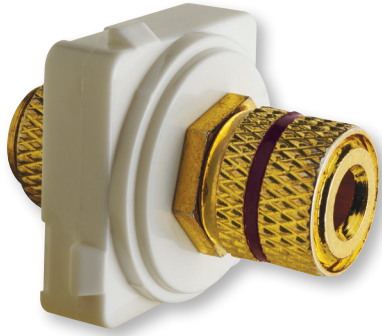

Data Sheet

Excel Life™

Audio Socket Mechanism

CAT NO. EM800BPRDWE, EM800BPBLWE, EM800BPRDUG, EM800BPBLUG

EM800BPBLWE

EM800BPBLUG

Cat No	EM800BPRDWE	EM800BPBLWE	EM800BPRDUG	EM800BPBLUG
Description	1 Gang Audio 4mm "Banana" Socket Mechanism			
Colour (Insert)	White		Urban Grey	
Colour (Code)	Red	Black	Red	Black
Max Cable Gauge	12 AWG (4.5mm Ø)			
Finish	Gold plated			
Compatible	Excel Life plates and panel mount inserts			