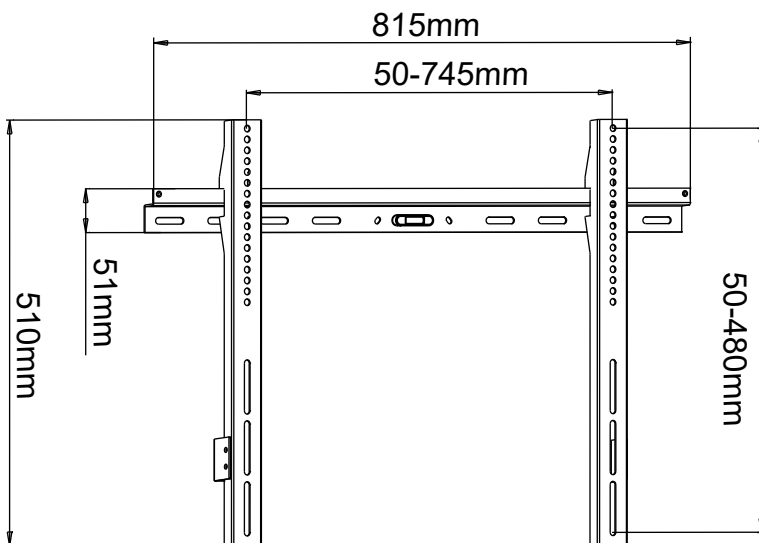

Trade Audio Visual Products

**TRADE
MADE**
QUALITY MATERIALS FOR
THE TRADESMAN IN MIND

★ ★ ★ ★ ★
**100%
Australian
Owned**

Super slim LED/LCD Television Wall Bracket for 32"- 85" Screens

Digital Life Super slim LED/LCD Television Wall bracket for 32- 85" screens up to 80kg in weight. Sits only 10mm off the wall for that true flat screen appearance. Great for your super slim LED TV Screens. Bracket features a mounting pattern that fits wide range of Plasma and LCD style screens.

Product Code: DLPLB125B

- For 32" to 85" Screens LED/LCD
- Max VESA: 800mm x 400mm
- Max Weight: 80Kg
- Super Slim: 10mm off wall
- Strong Steel - 2mm Cold Rolled
- Powder Coated
- Lifetime Warranty

Available Colours