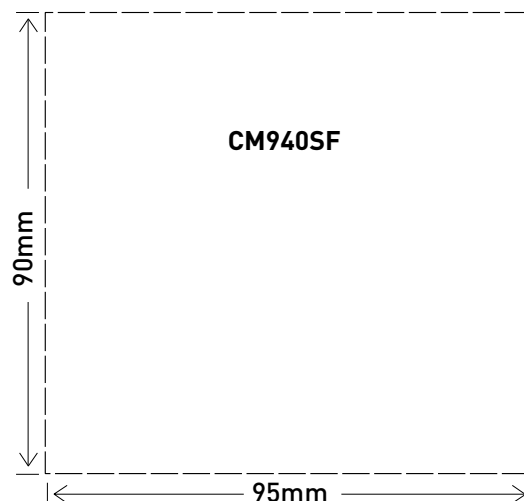

Como Support Frames

CAT NO. **CM910SF, CM920SF, CM940SF, CMAR2MSF, CMAR3MSF**

CM910SF

CM920SF

CM940SF

CMAR2MSF

CMAR3MSF

- Suitable to build custom plates
- More fixing options - 4 corners
- CMAR2MSF accepts 2 Arteor modules (45 x 45mm)
- CMAR3MSF accepts 3 Arteor modules (68 x 45mm)

Cut out size

Single product			
Cat No	Dimensions	Weight	Barcode
CM910SF	110 W x 170 H x 10 D mm	0.02kg	9321001438489
CM920SF	110 W x 170 H x 10 D mm	0.02kg	9321001438496
CM940SF	110 W x 170 H x 10 D mm	0.03kg	9321001438502
CMAR2MSF	110 W x 170 H x 10 D mm	0.02kg	9321001438984
CMAR3MSF	110 W x 170 H x 10 D mm	0.02kg	9321001438991

Inner box (Qty 30)			
Cat No	Dimensions	Weight	Barcode
CM910SF	163 W x 163 H x 131 D mm	0.79kg	9321001439462
CM920SF	163 W x 163 H x 131 D mm	0.65kg	9321001439479
CM940SF (15)	163 W x 163 H x 131 D mm	0.59kg	9321001439486
CMAR2MSF	163 W x 163 H x 131 D mm	0.70kg	9321001439967
CMAR3MSF	163 W x 163 H x 131 D mm	0.62kg	9321001439974

Outer box (Qty 360)			
Cat No	Dimensions	Weight	Barcode
CM910SF	500 W x 333 H x 262 D mm	10.06kg	9321001440444
CM920SF	500 W x 333 H x 262 D mm	8.40kg	9321001440451
CM940SF	500 W x 333 H x 262 D mm	7.70kg	9321001440468
CMAR2MSF (180)	500 W x 333 H x 262 D mm	8.98kg	9321001440949
CMAR3MSF	500 W x 333 H x 262 D mm	8.04kg	9321001440956